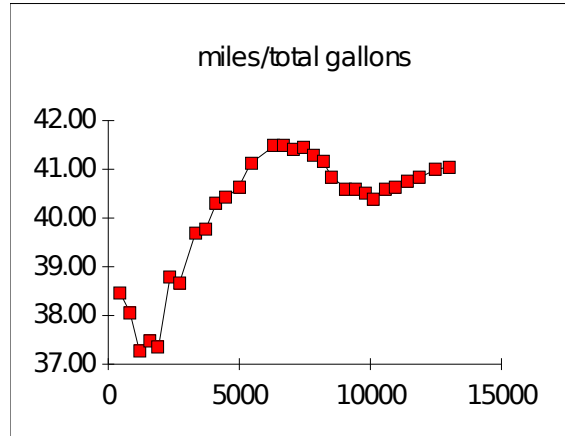

## **WinLite does graphics too!**

In Living Black and White or Color

Don't Delay -- Get WinLite Today  
(\$14.95)

You can even paste in graphs from  
Excel:

Just put it on the Clipboard first!

WinLite's Sales are soaring...