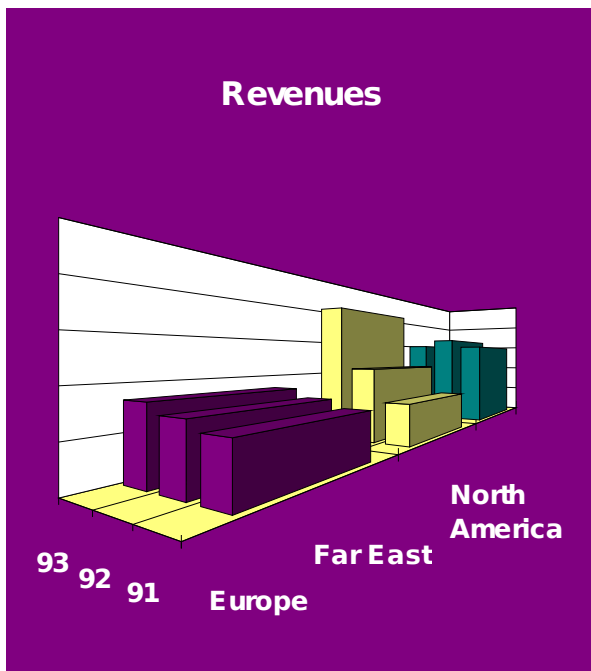

## **WinLite does graphics too!**

In Living Black and White or Color

Don't Delay -- Get WinLite Today  
(\$14.95)

You can even paste in graphs from  
Excel:

Just put it on the Clipboard first!

WinLite's Sales are soaring...

So make Windows FUN again...

Get WinLite© from:

New Salem Research  
West Main Street  
New Salem MA 01355

Thanks for attending this  
presentation!