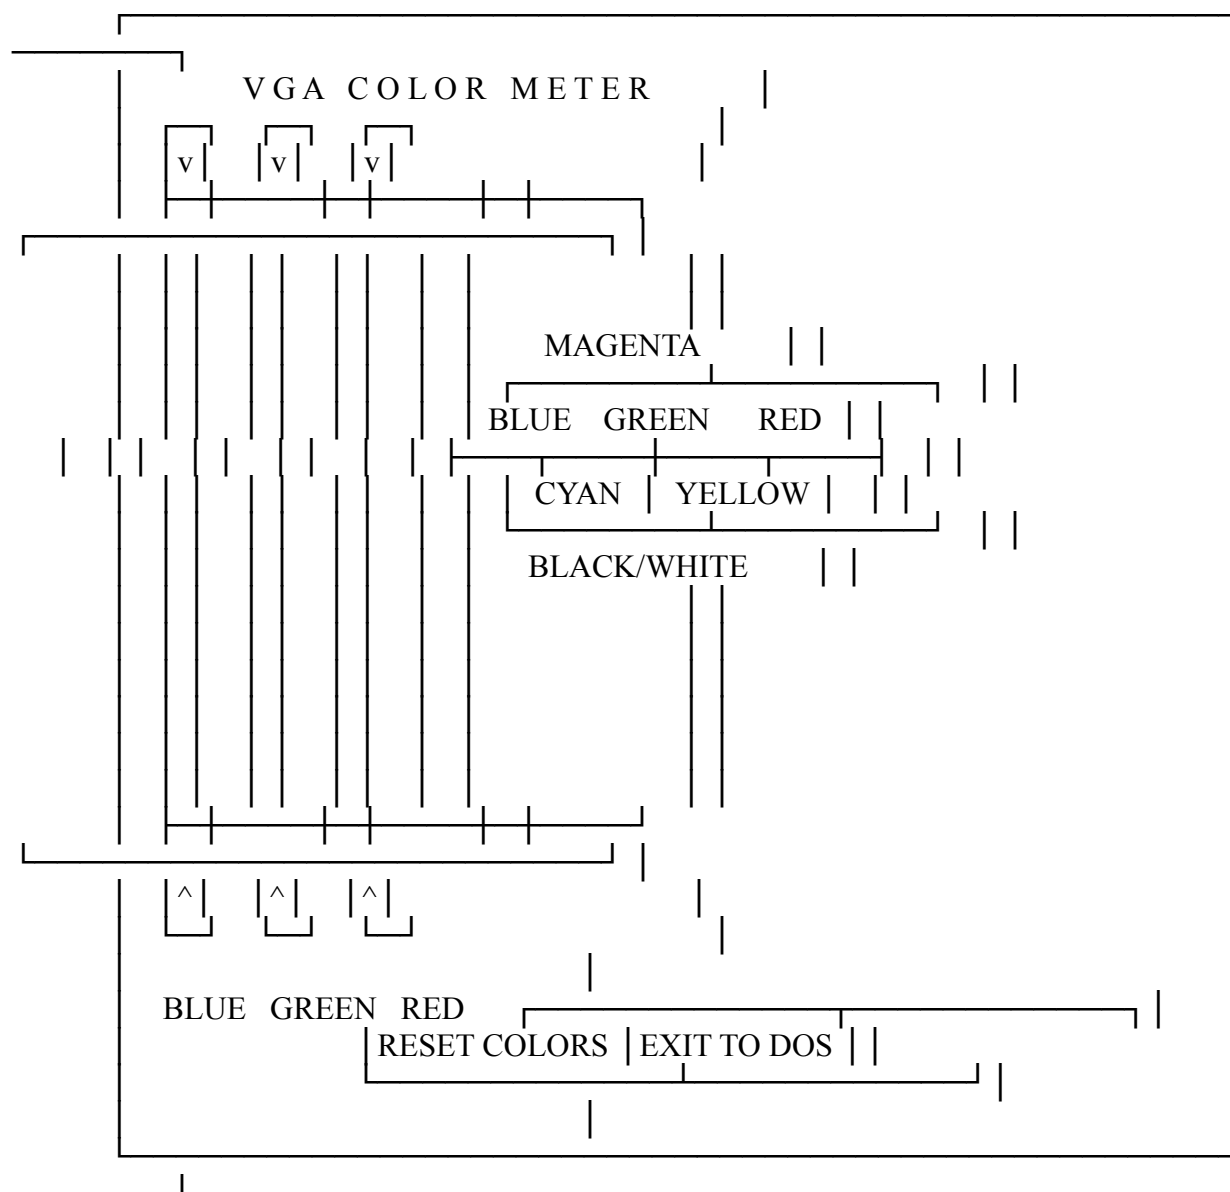

VGA Meter

VGA Meter is a program that I developed out of sheer desperation. As I developed Quick Basic programs for VGA systems, I found opportunities to really make use of the selection of 256k colors available. For example, when I developed VGA Roulette (VGARULET.ZIP), I wanted just the right mahogany wood-grain for the roulette table. Unfortunately, it was like looking for the proverbial "needle in a hay stack." So I developed VGA Meter to let me visually play with the VGA palette. The program works with or without a mouse, although a mouse is faster than the keyboard.

The program is simple to use. The screen is fairly simple and looks like:

KEYBOARD CONTROLS

There are only seven commands available. Three select the color to manipulate, three control the intensity of color and one to exit to DOS. The commands are:

(B)lue/(G)reen/(R)ed Select the color to change by pressing any button within the elevator box (indicated by the v/^ at the top and bottom of the elevator) for each color.

UpArrow/DnArrow/(Z)ero Control the intensity by pressing any button in the Up (^), Down (v) or Reset to Zero boxes. In addition, pressing a button within the elevator box sets the color to the value relative to the position in the box, allowing faster manipulation of colors.