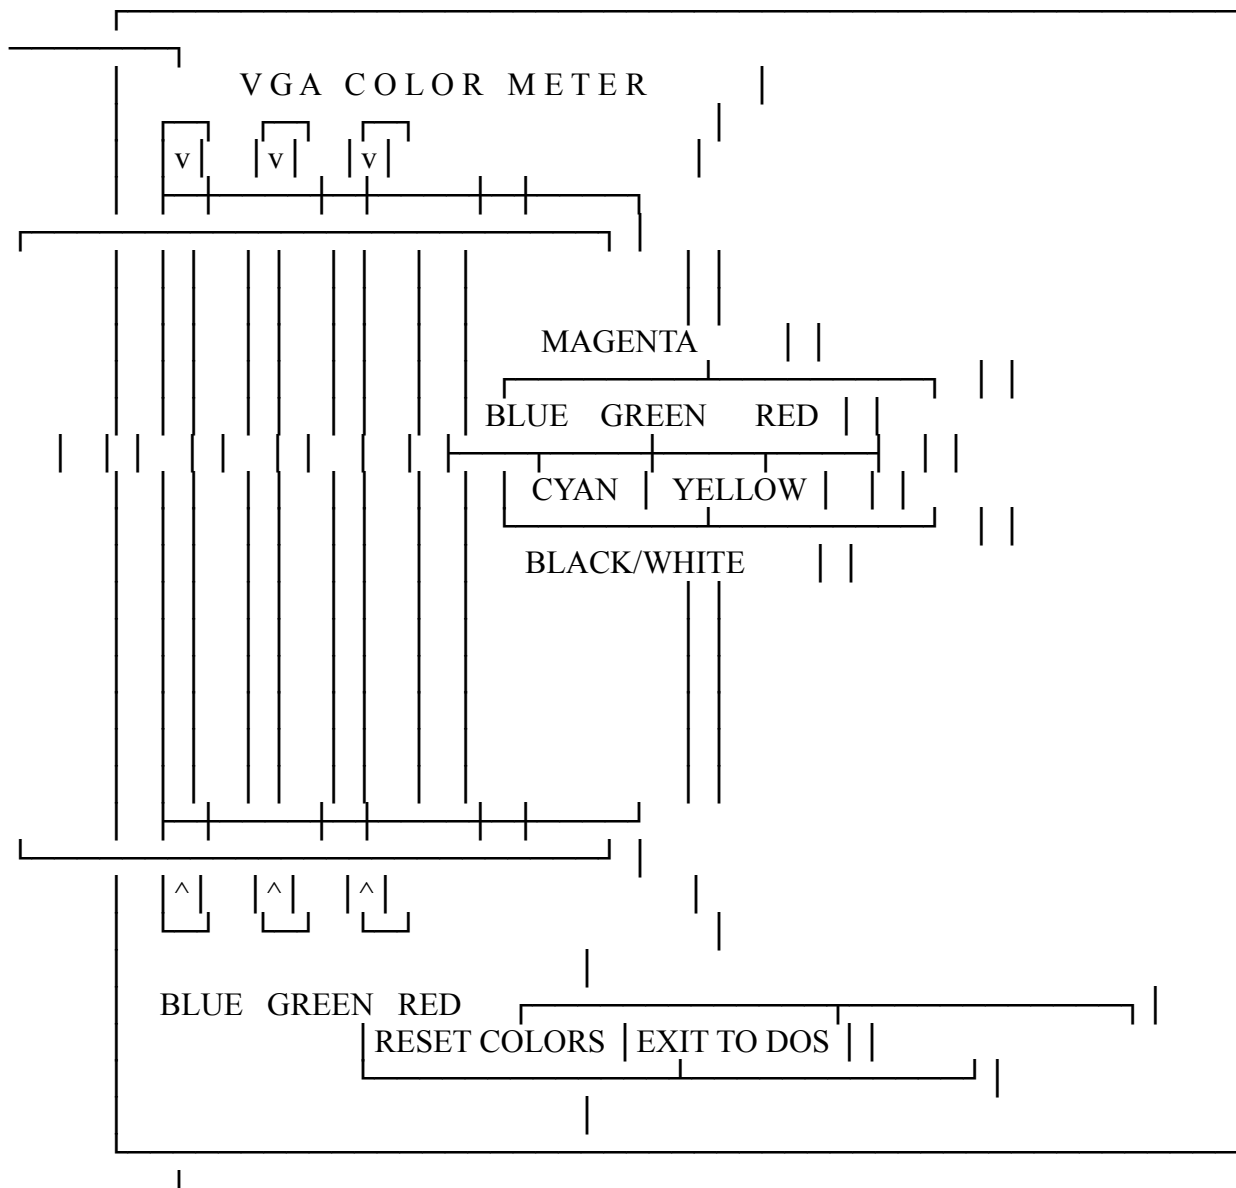

VGA Meter

VGA Meter is a program that I developed out of sheer desperation. As I developed Quick Basic programs for VGA systems, I found opportunities to really make use of the selection of 256k colors available. For example, when I developed VGA Roulette (VGARULET.ZIP), I wanted just the right mahogany wood-grain for the roulette table. Unfortunately, it was like looking for the proverbial "needle in a hay stack." So I developed VGA Meter to let me visually play with the VGA palette. The program works with or without a mouse, although a mouse is faster than the keyboard.

The program is simple to use. The screen is fairly simple and looks like:

KEYBOARD CONTROLS

There are only seven commands available. Three select the color to manipulate, three control the intensity of color and one to exit to DOS. The commands are:

(B)lue/(G)reen/(R)ed Select the color to change by pressing any button within the elevator box (indicated by the v/^ at the top and bottom of the elevator) for each color.

UpArrow/DnArrow/(Z)ero Control the intensity by pressing any button in the Up (^), Down (v) or Reset to Zero boxes. In addition, pressing a button within the elevator box sets the color to the value relative to the position in the box, allowing faster manipulation of colors.