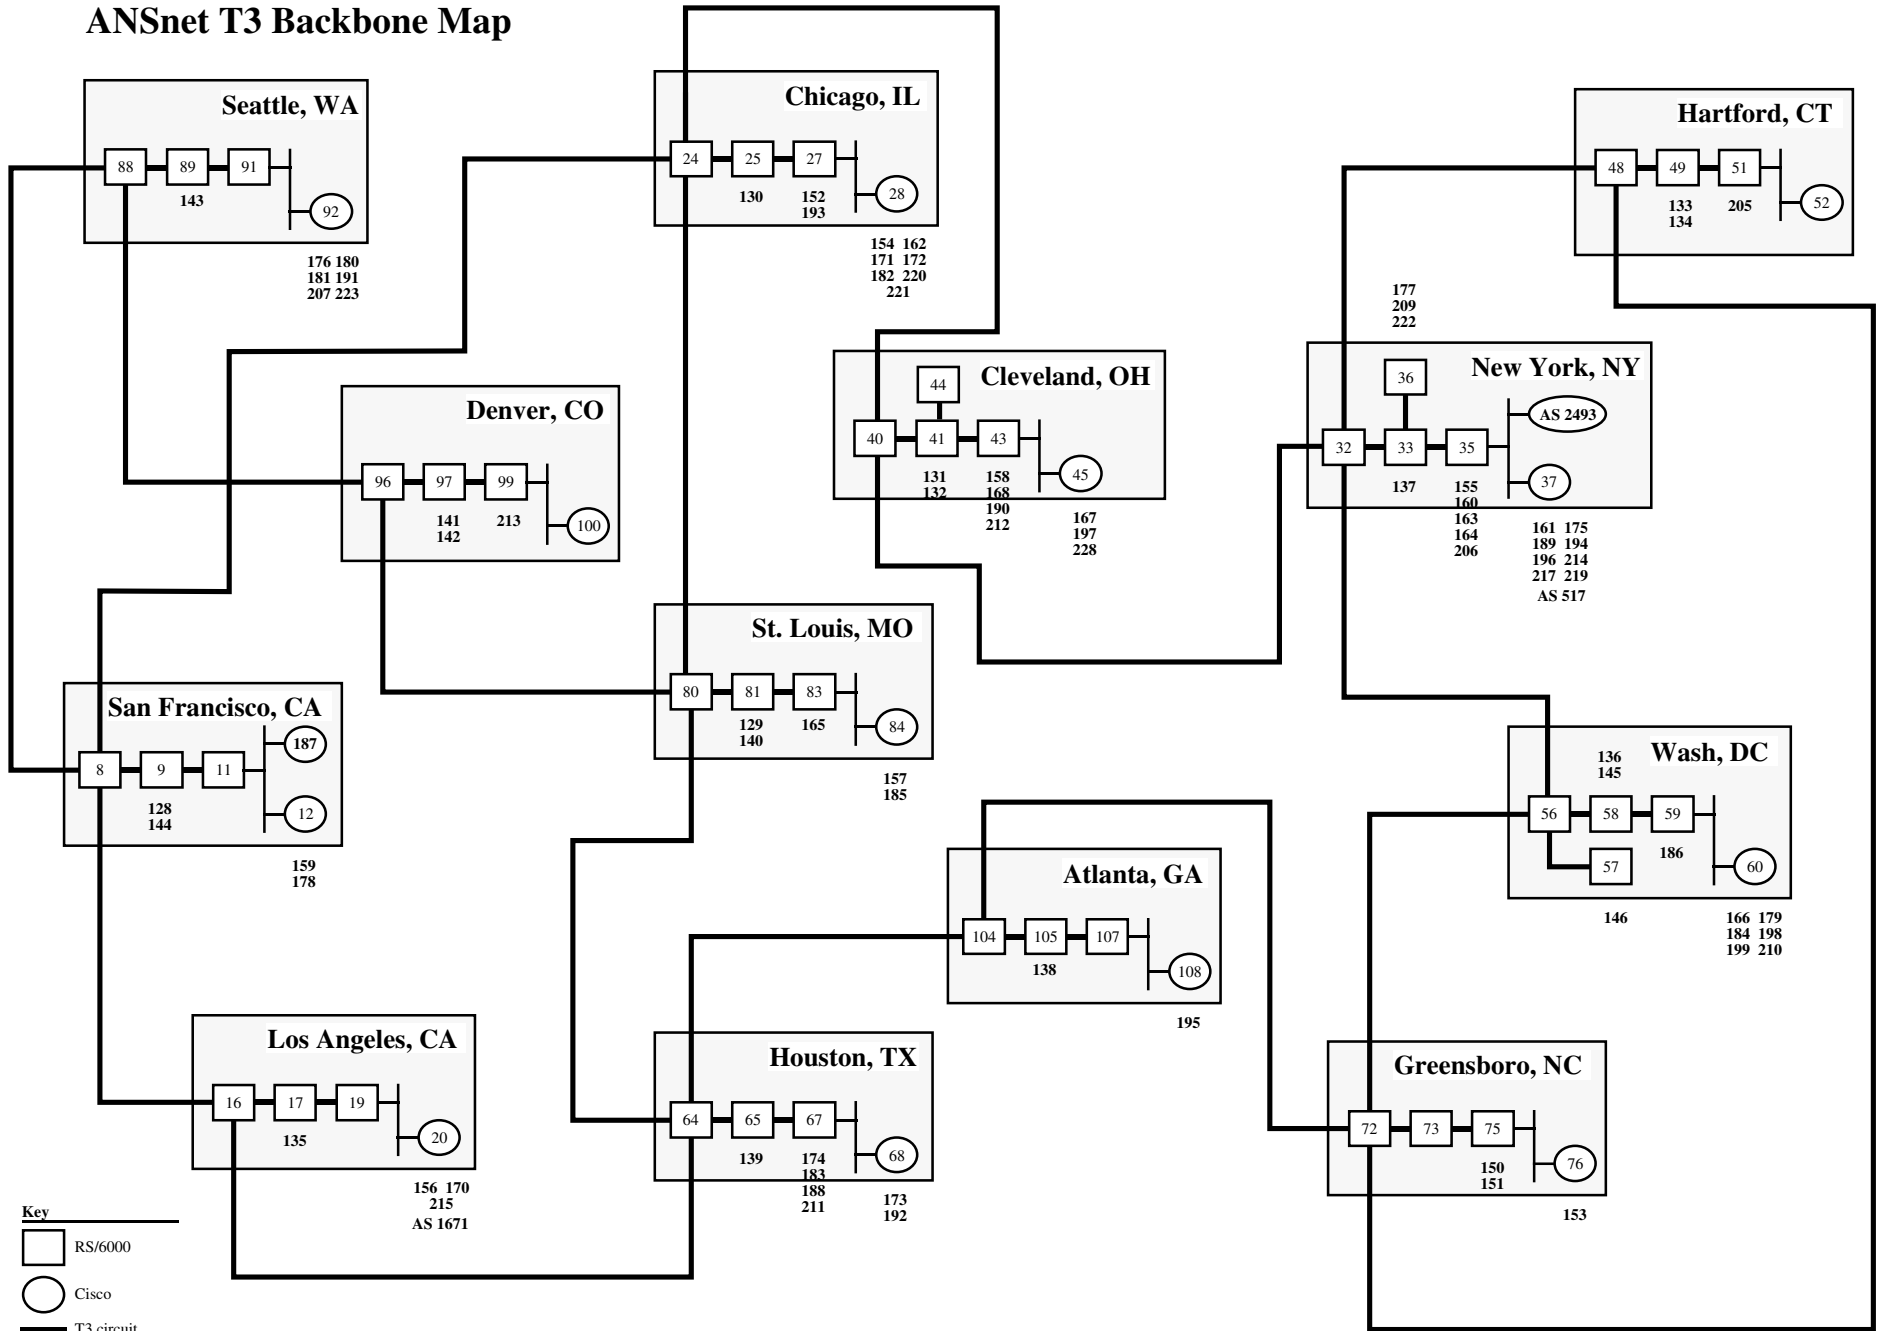

ANSnet T3 Backbone Map

Key

- RS/6000
- Cisco
- T3 circuit
- T1/56k circuit

3/19/93 - 17:45 jjh