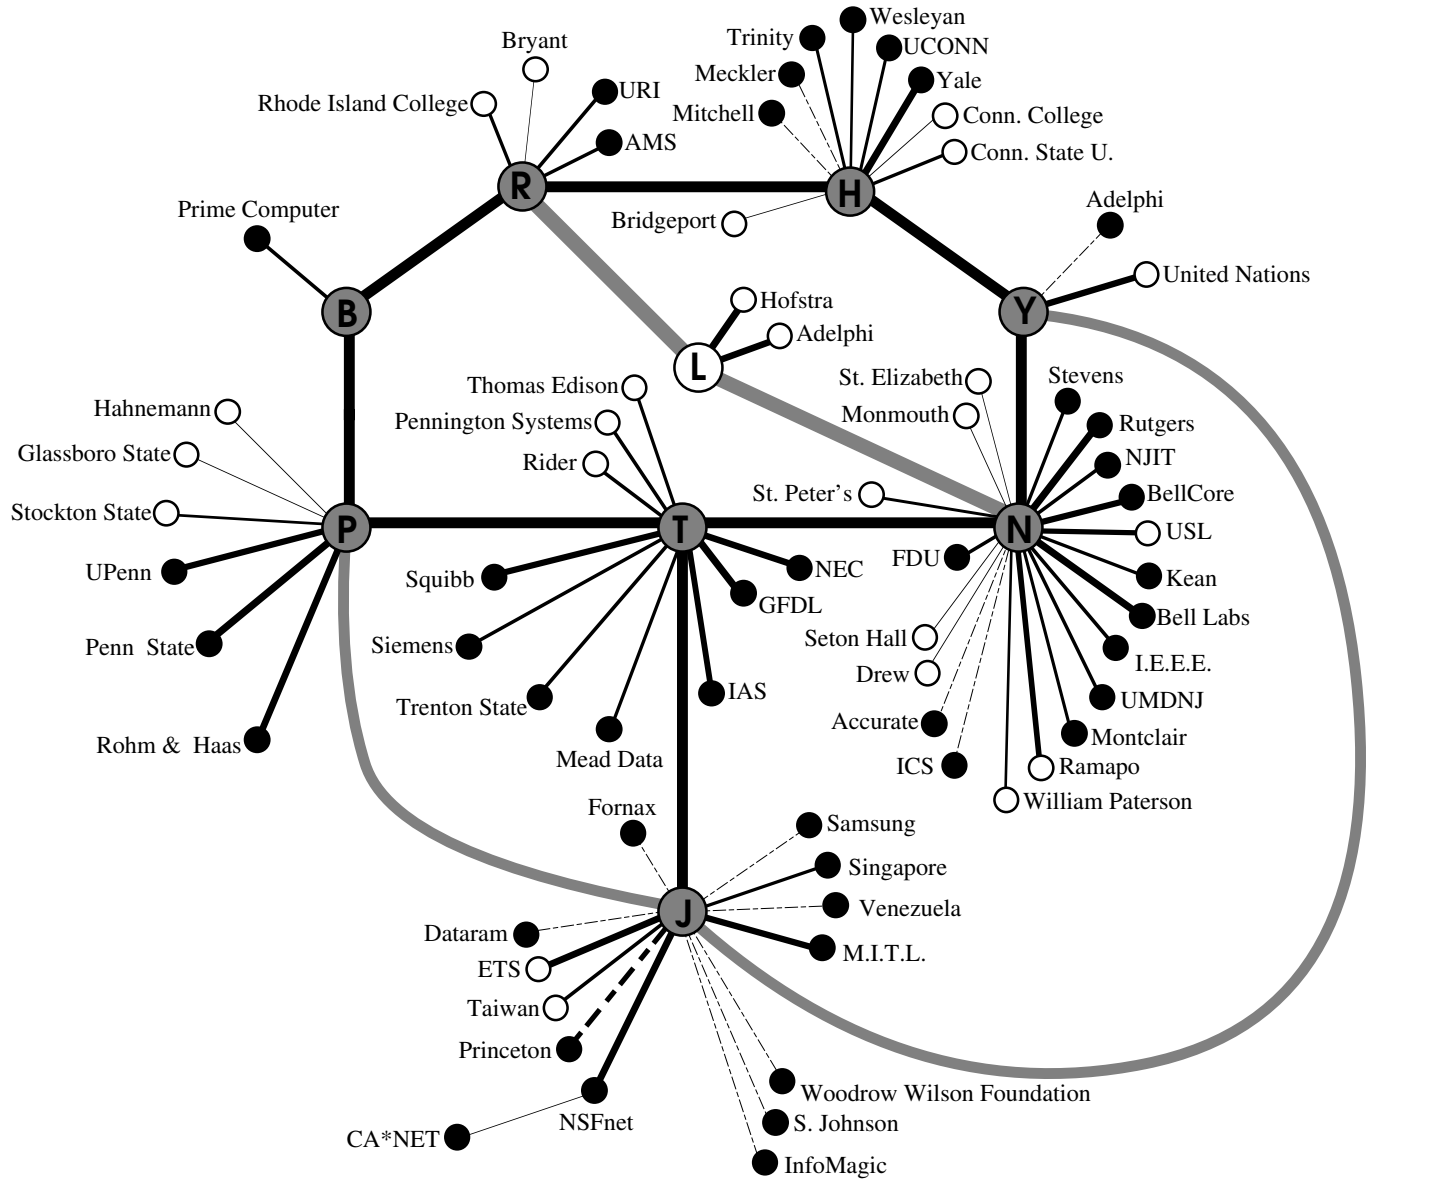

JvNCnet

Current Topology

- (B)** Boston **(H)** New Haven **(J)** JvNCnet (Princeton) **(L)** Long Island
- (N)** Newark, NJ **(P)** Philadelphia **(R)** Providence **(T)** Trenton, NJ **(Y)** New York

- T1 Line - - - Ethernet — JvNCNET Backbone (T1) — 56k Line ● JvNCnet Sites
- 19.2k Line — Planned Backbone Links ○ Planned Backbone Nodes
- - - - - Dialin'Tiger ○ Sites to be connected