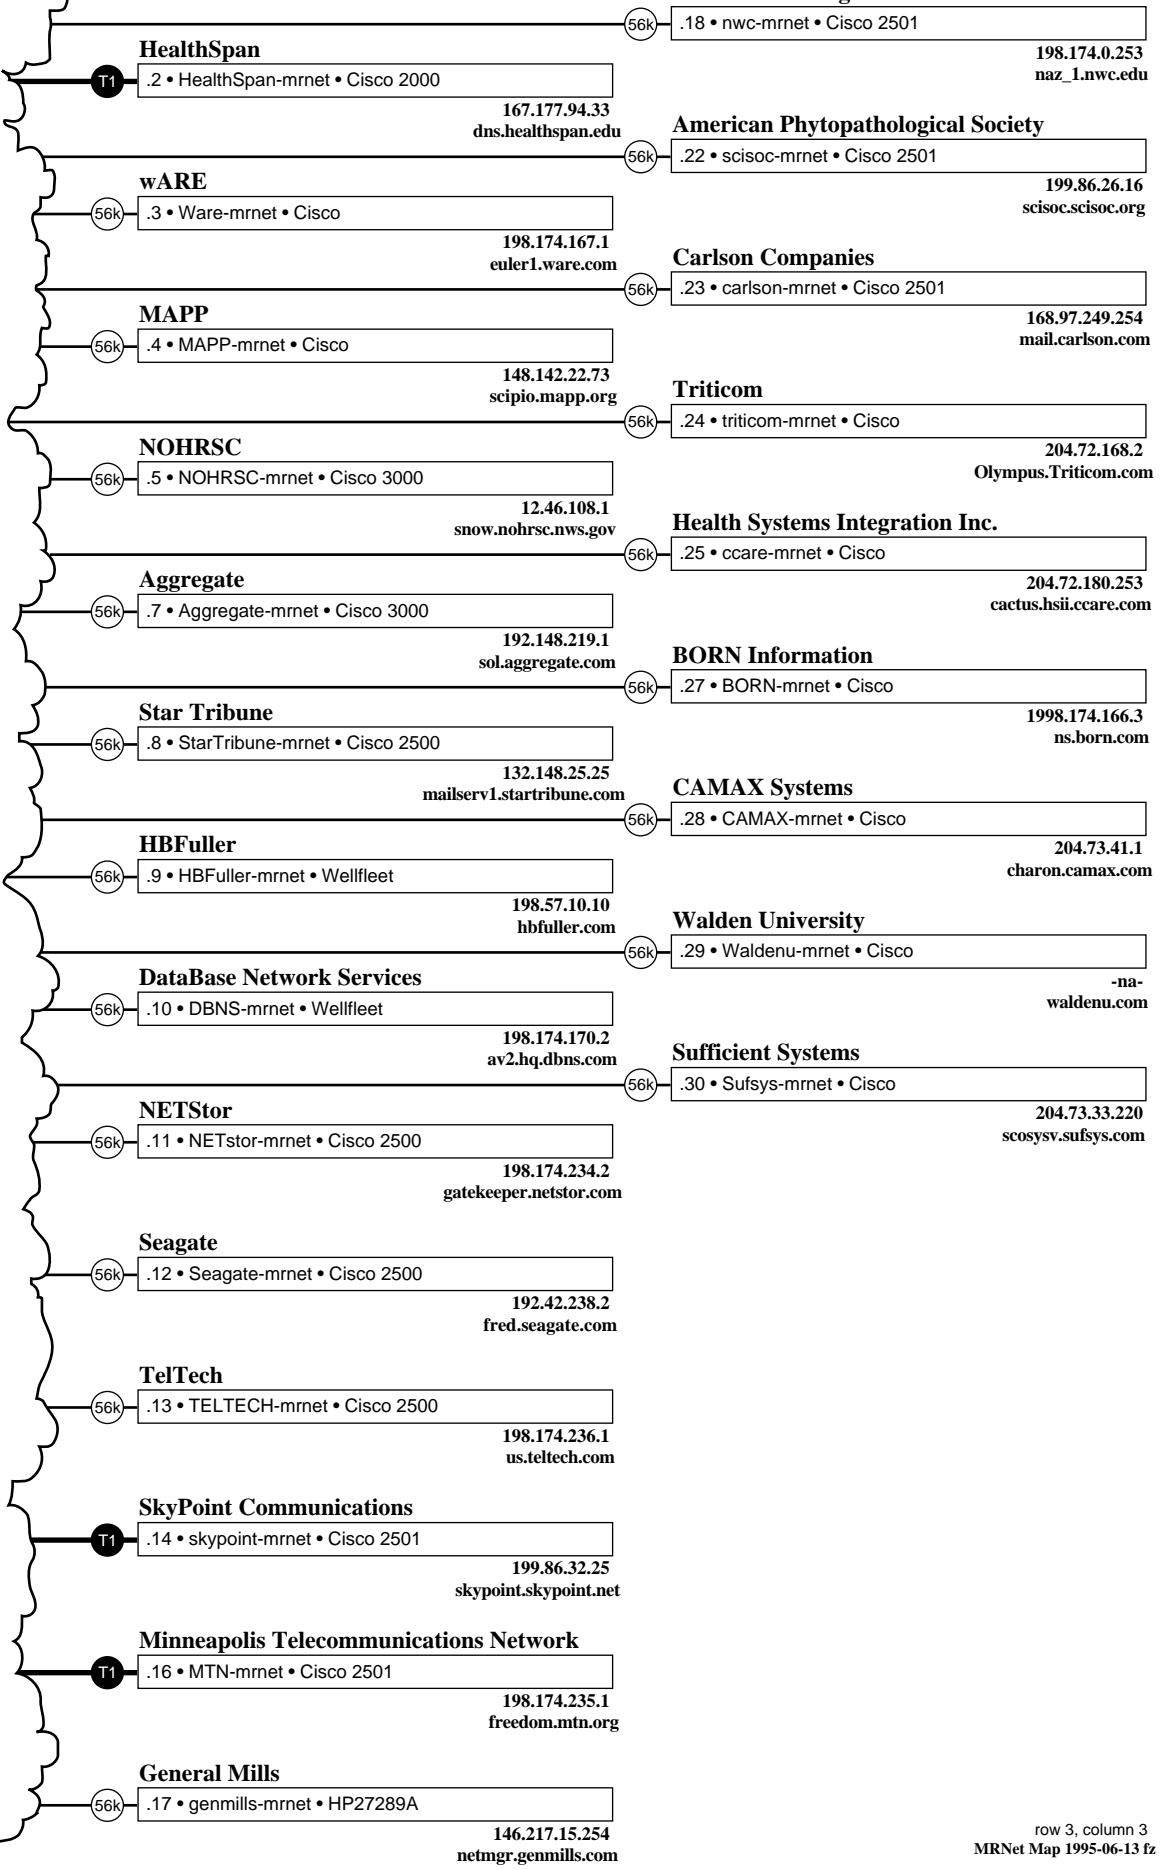

Frame Relay #2
137.192.49.

to Mpls1-gw
S6 137.192.49.1 15 HCGRS 94796 asco