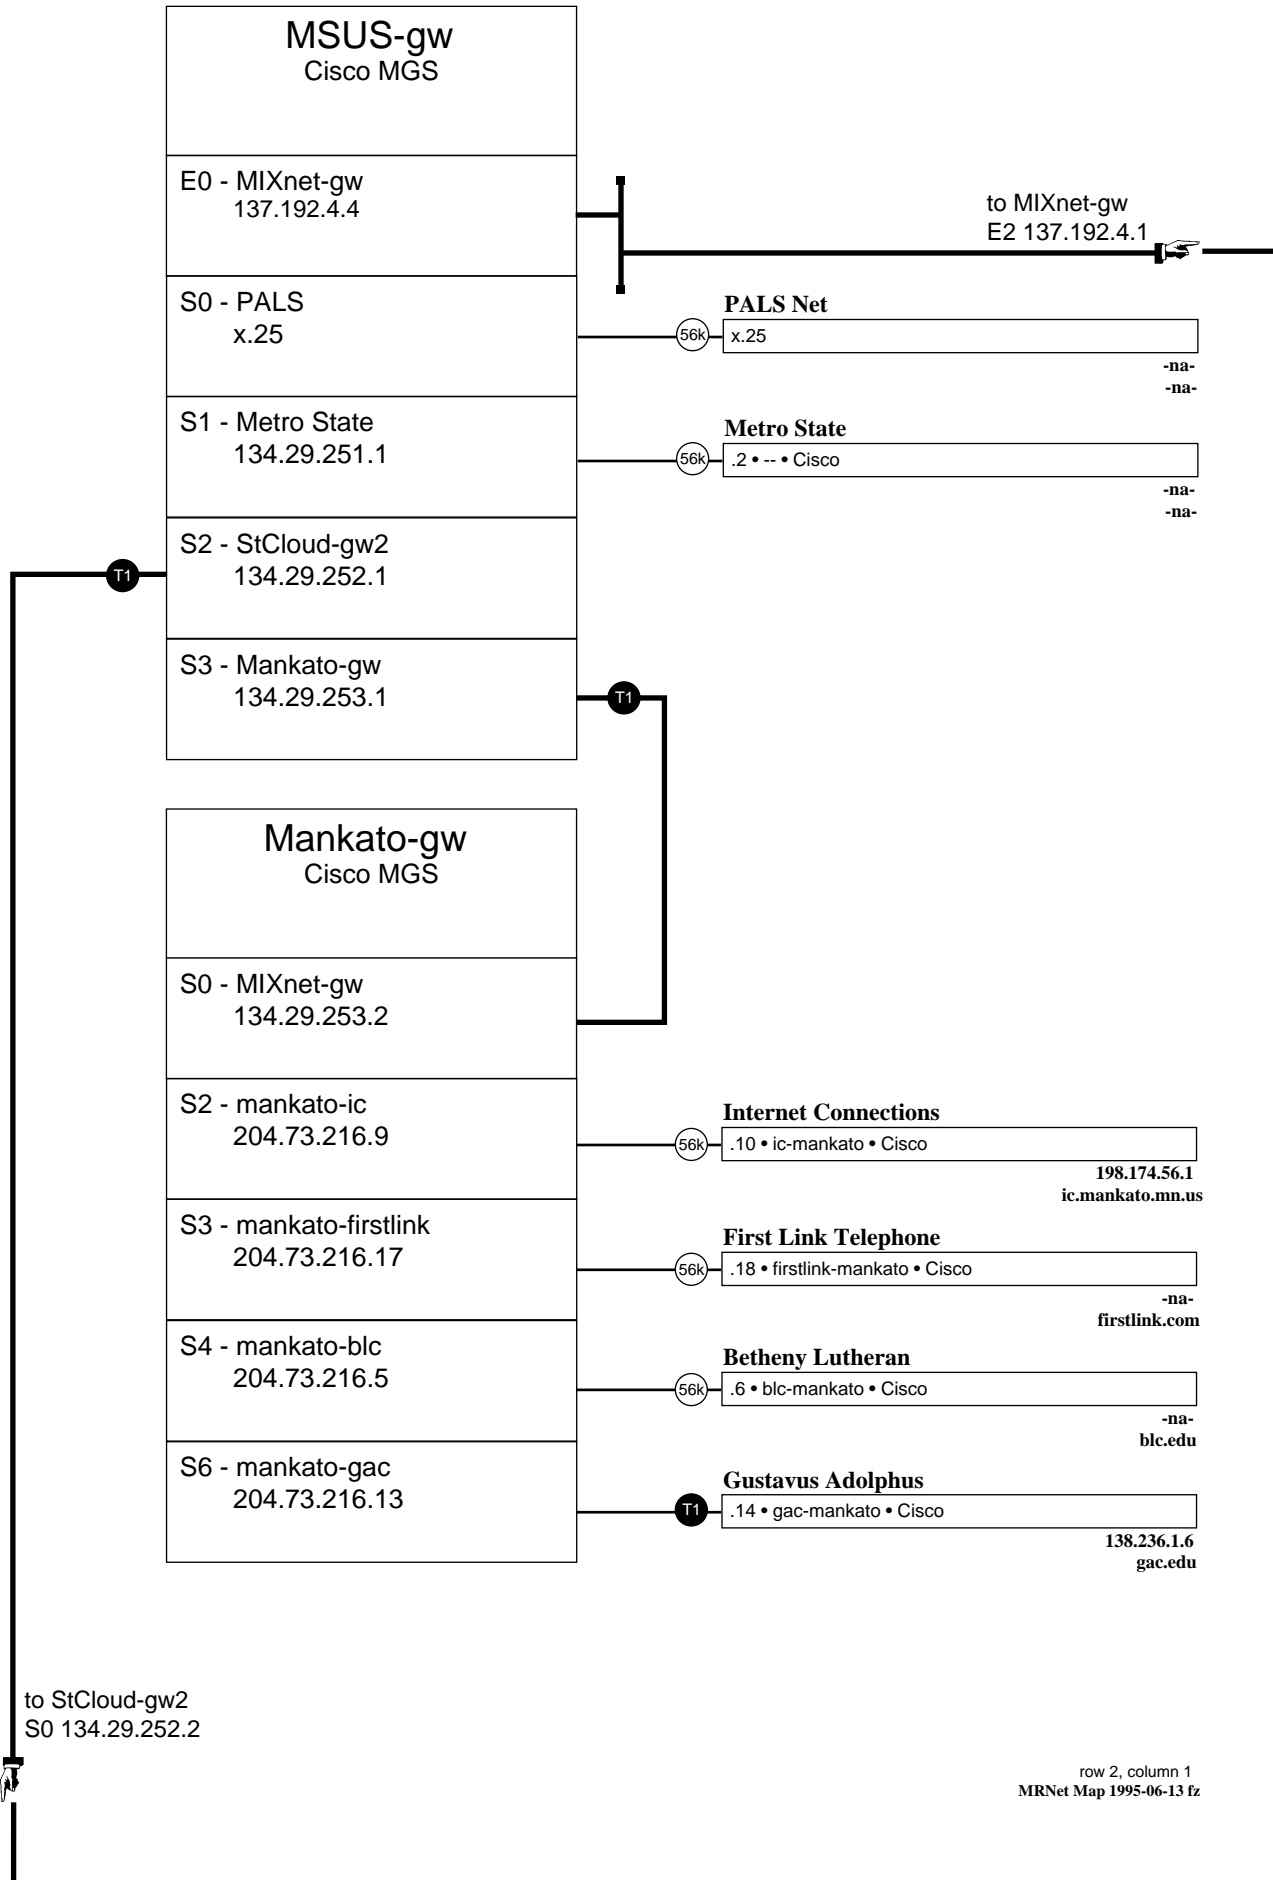

MSUS-gw
Cisco MGS

E0 - MIXnet-gw
137.192.4.4

S0 - PALS
x.25

S1 - Metro State
134.29.251.1

S2 - StCloud-gw2
134.29.252.1

S3 - Mankato-gw
134.29.253.1

Mankato-gw
Cisco MGS

S0 - MIXnet-gw
134.29.253.2

S2 - mankato-ic
204.73.216.9

S3 - mankato-firstlink
204.73.216.17

S4 - mankato-blc
204.73.216.5

S6 - mankato-gac
204.73.216.13

PALS Net
x.25
-na-
-na-

Metro State
.2 • • • Cisco
-na-
-na-

Internet Connections
.10 • ic-mankato • Cisco
198.174.56.1
ic.mankato.mn.us

First Link Telephone
.18 • firstlink-mankato • Cisco
-na-
firstlink.com

Betheny Lutheran
.6 • blc-mankato • Cisco
-na-
blc.edu

Gustavus Adolphus
.14 • gac-mankato • Cisco
138.236.1.6
gac.edu

to StCloud-gw2
S0 134.29.252.2

to MIXnet-gw
E2 137.192.4.1