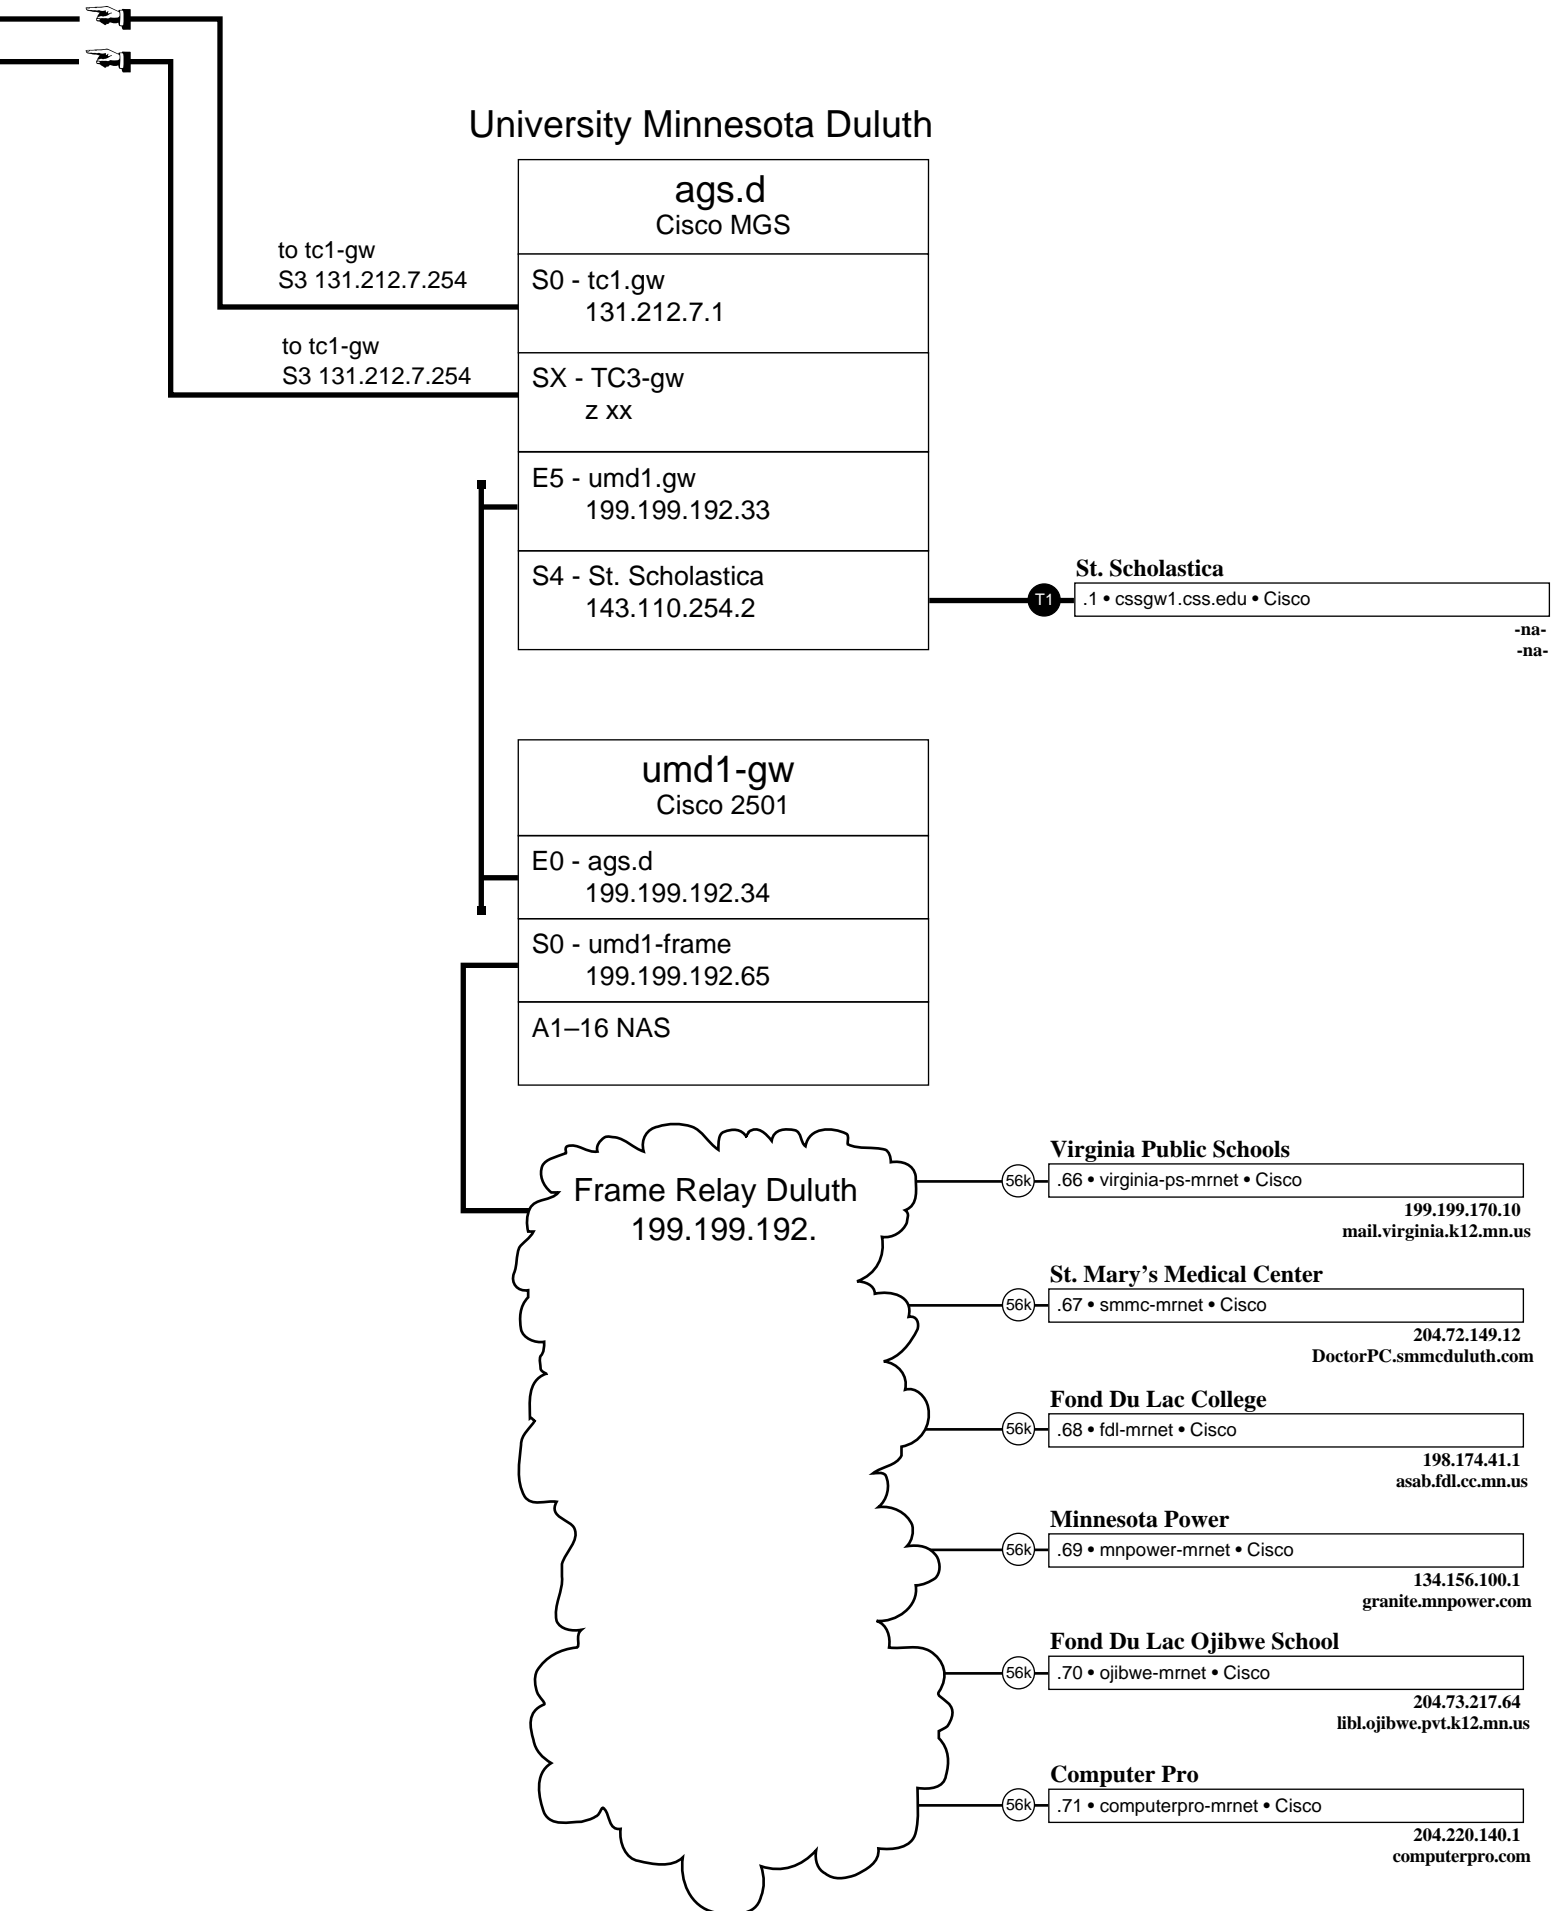

University Minnesota Duluth