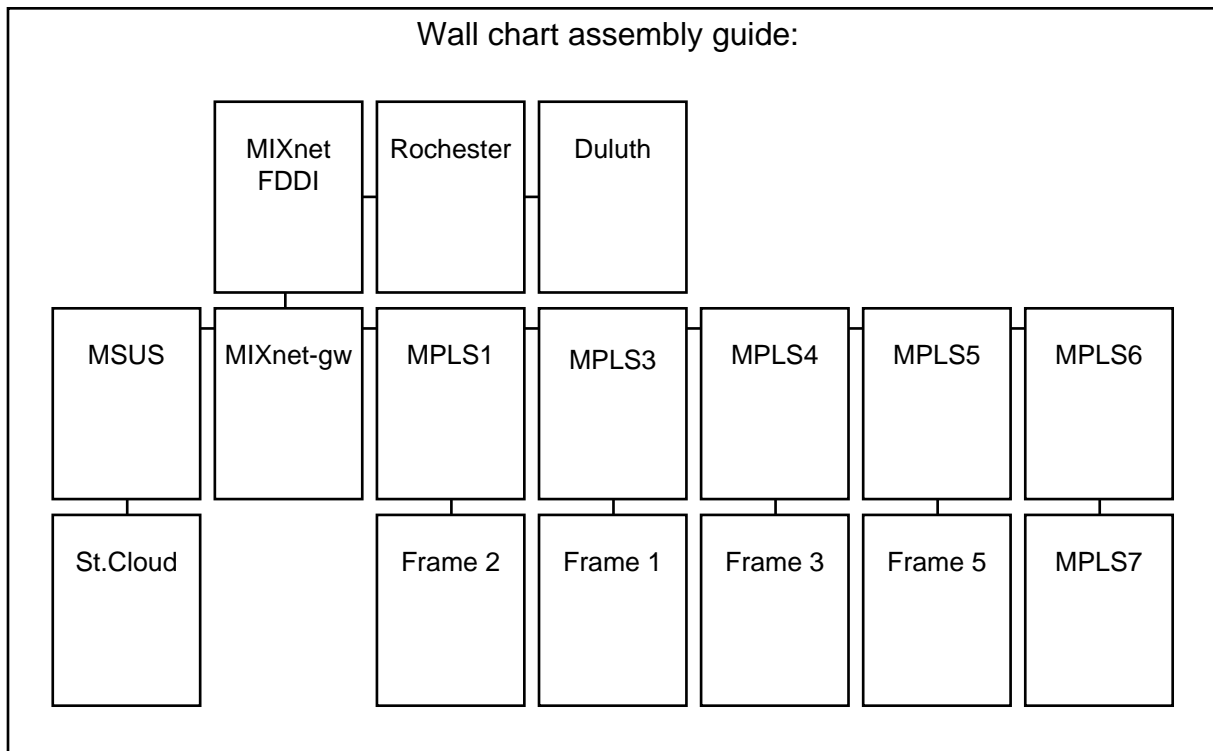

Minnesota Regional Network Map

1995-06-13

Internet via Sprintnet

Internet via MCI

MSC

CICnet

MIXNET.NET

UMN