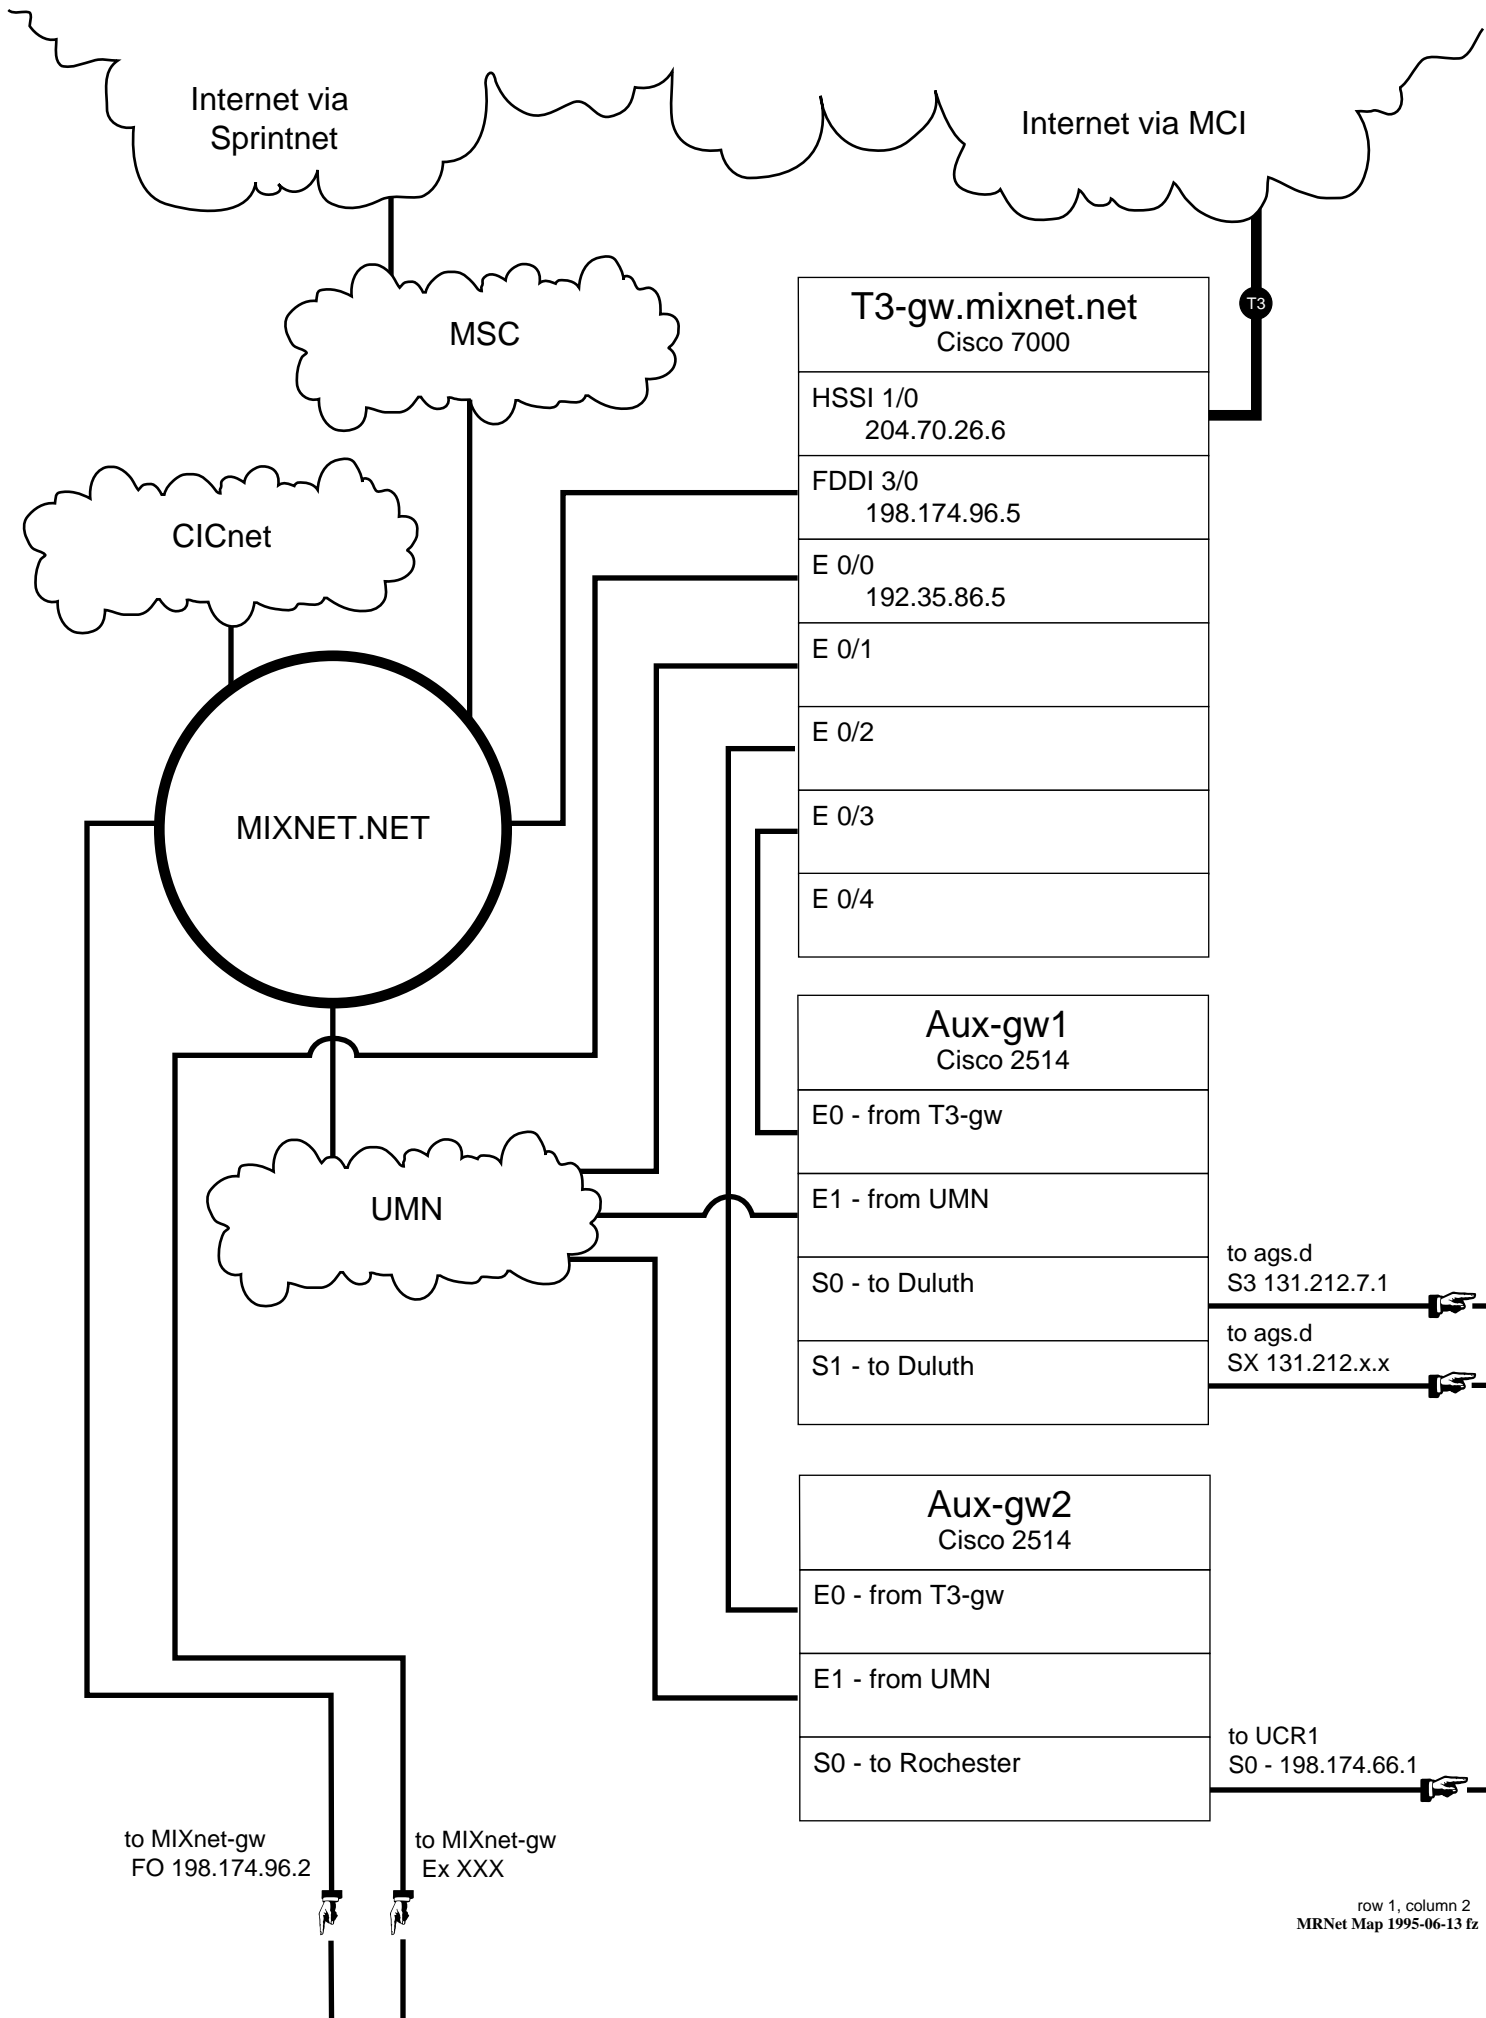

Internet via Sprintnet

Internet via MCI

MSC

CICnet

MIXNET.NET

UMN

T3-gw.mixnet.net
Cisco 7000

HSSI 1/0
204.70.26.6

FDDI 3/0
198.174.96.5

E 0/0
192.35.86.5

E 0/1

E 0/2

E 0/3

E 0/4

Aux-gw1
Cisco 2514

E0 - from T3-gw

E1 - from UMN

S0 - to Duluth

to ags.d
S3 131.212.7.1

S1 - to Duluth

to ags.d
SX 131.212.x.x

Aux-gw2
Cisco 2514

E0 - from T3-gw

E1 - from UMN

S0 - to Rochester

to UCR1
S0 - 198.174.66.1

to MIXnet-gw
FO 198.174.96.2

to MIXnet-gw
Ex XXX