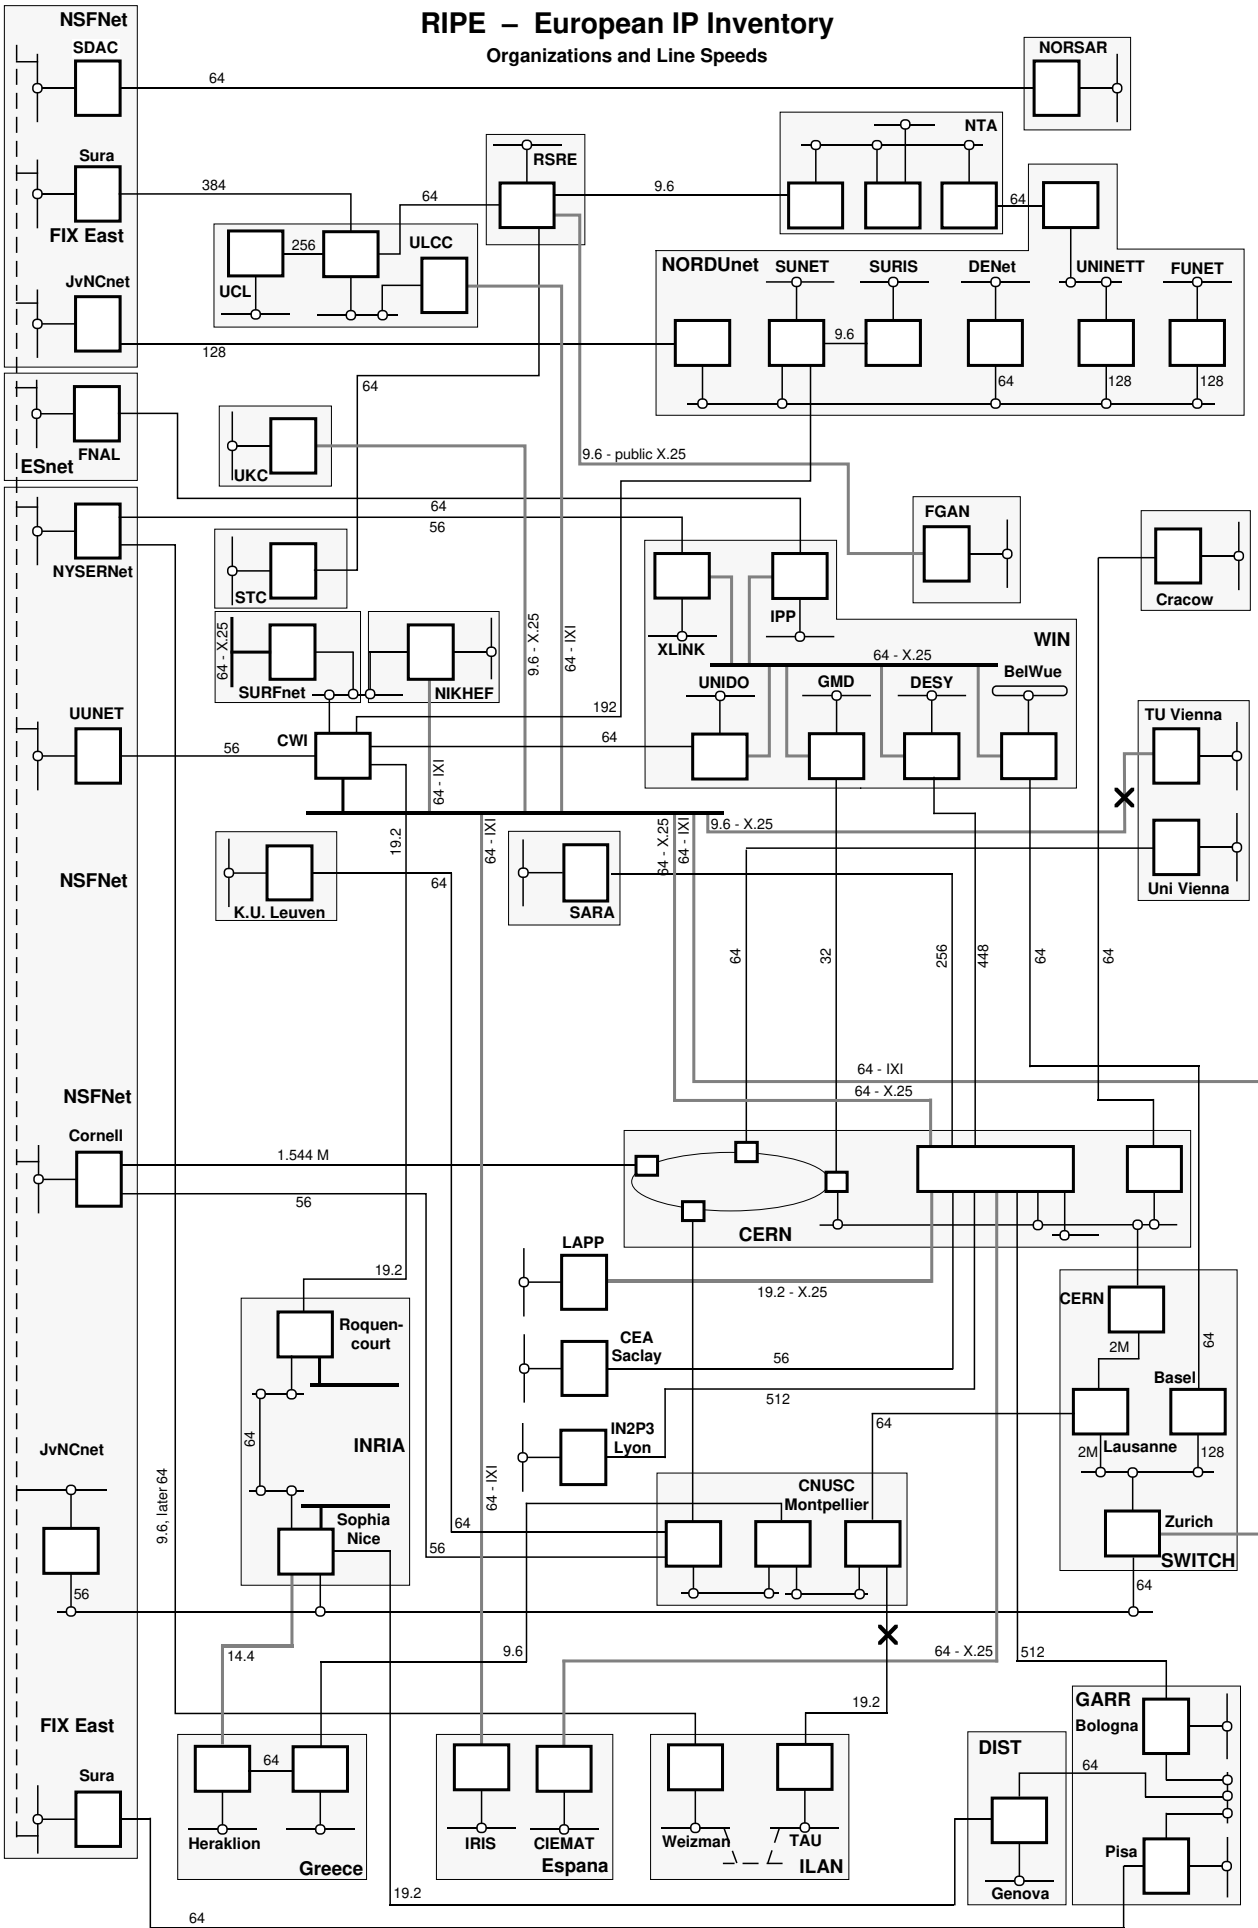

RIPE – European IP Inventory

Organizations and Line Speeds

For sure you will find something we missed to include into this map.
Please send corrections and additions to the given address.

The PostScript™ version of this map can be fetched by anonymous ftp from
nic.eu.net [192.16.202.1] in the directory ~ftp/ripe/maps

February 27, 1991 © SWITCH/IT
<lenggenhager@verw.switch.ch>