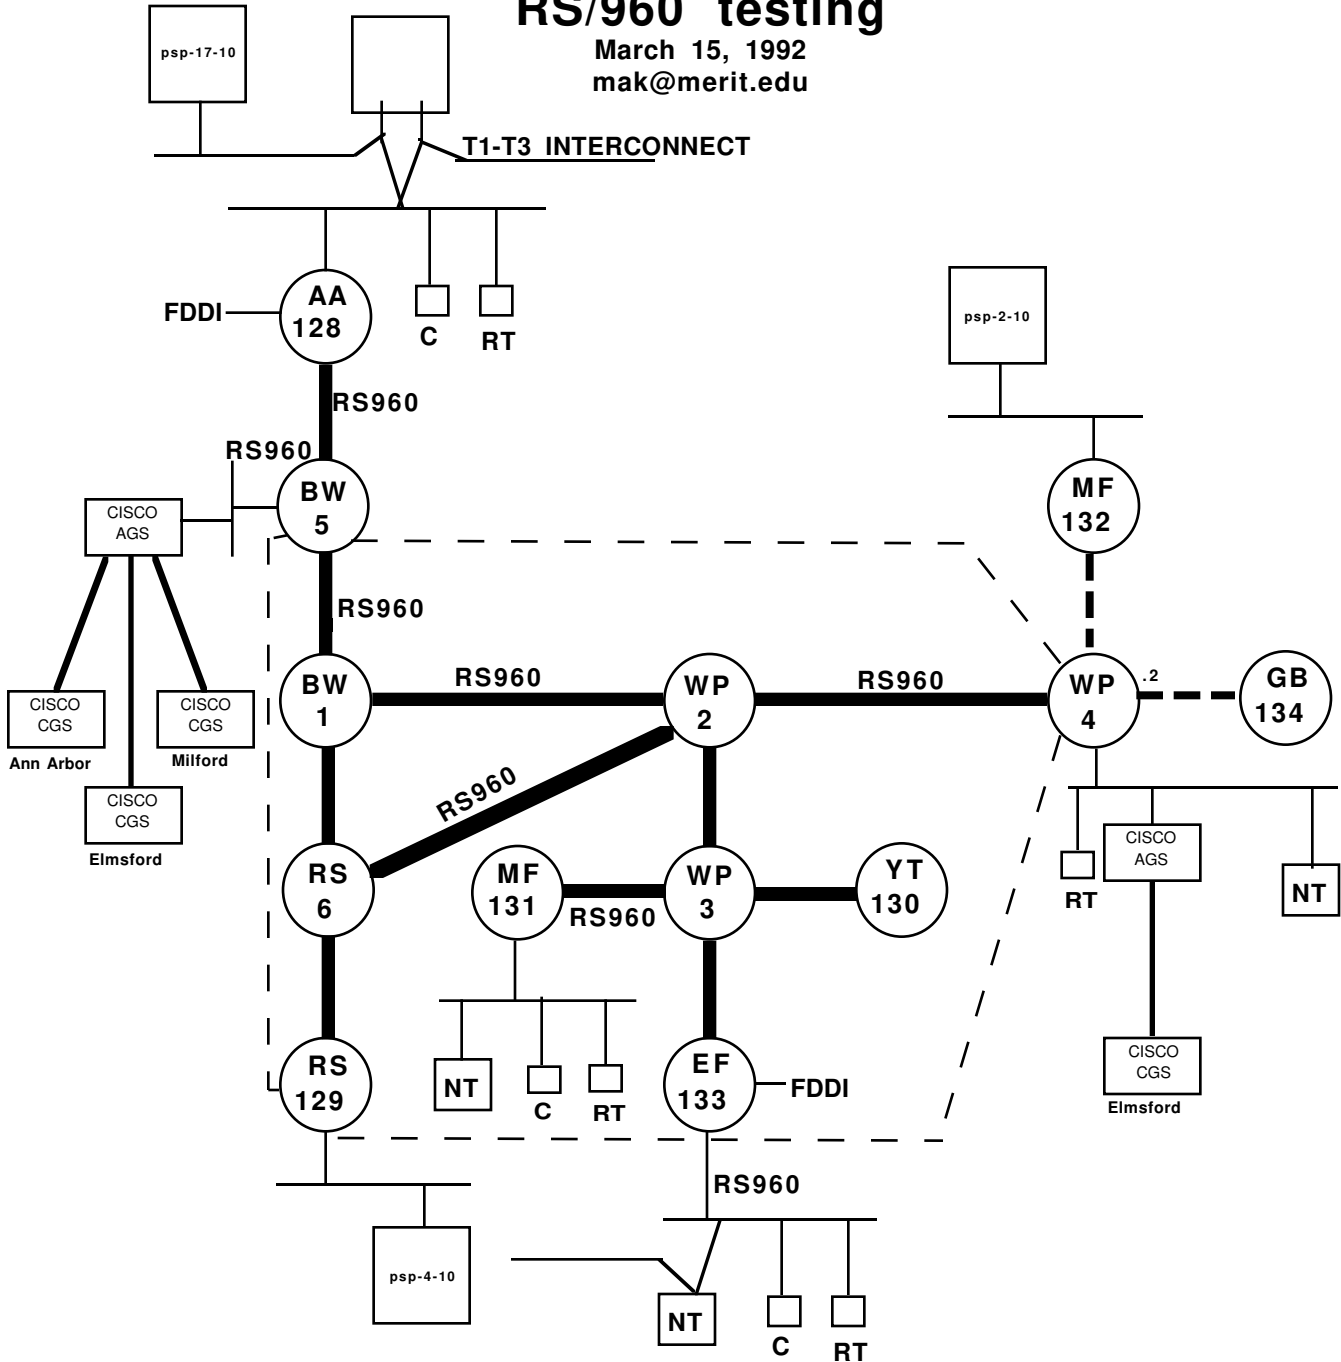

T3 Research Network RS/960 testing

March 15, 1992
mak@merit.edu

- T1 Safety Net
- Ethernet
- 56Kb
- - - T1
- T3

C = CISCO ROUTER
RT = IBM RT ROUTER

AA = Ann Arbor
BW = Bridgewater
RS = Richardson
MF = Milford
WP = White Plains
GB = Gaithersburg
EF = Elmsford