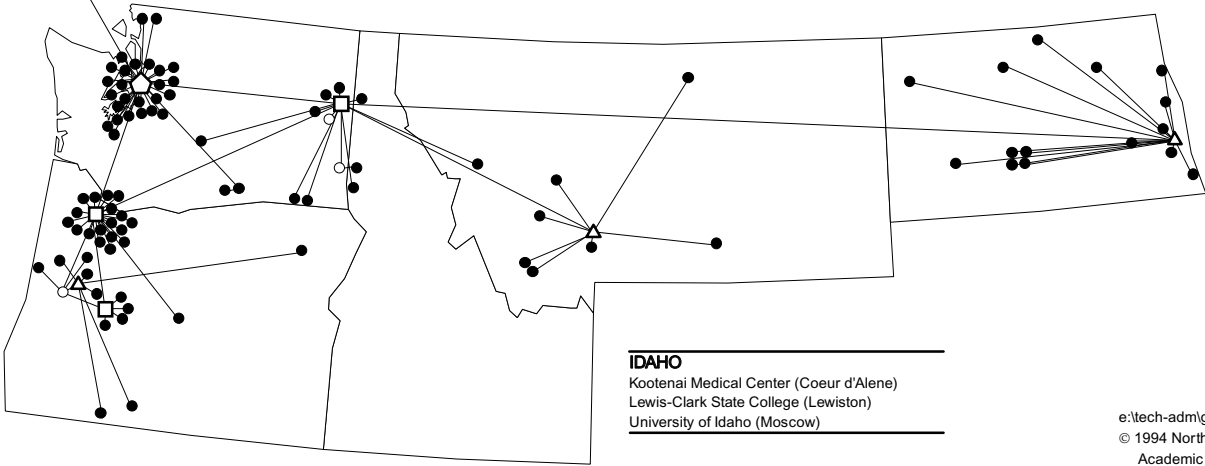

1. **IDAHO**
2. Kootenai Medical Center (Coeur d'Alene)
   - Lewis-Clark State College (Lewiston)
   - University of Idaho (Moscow)