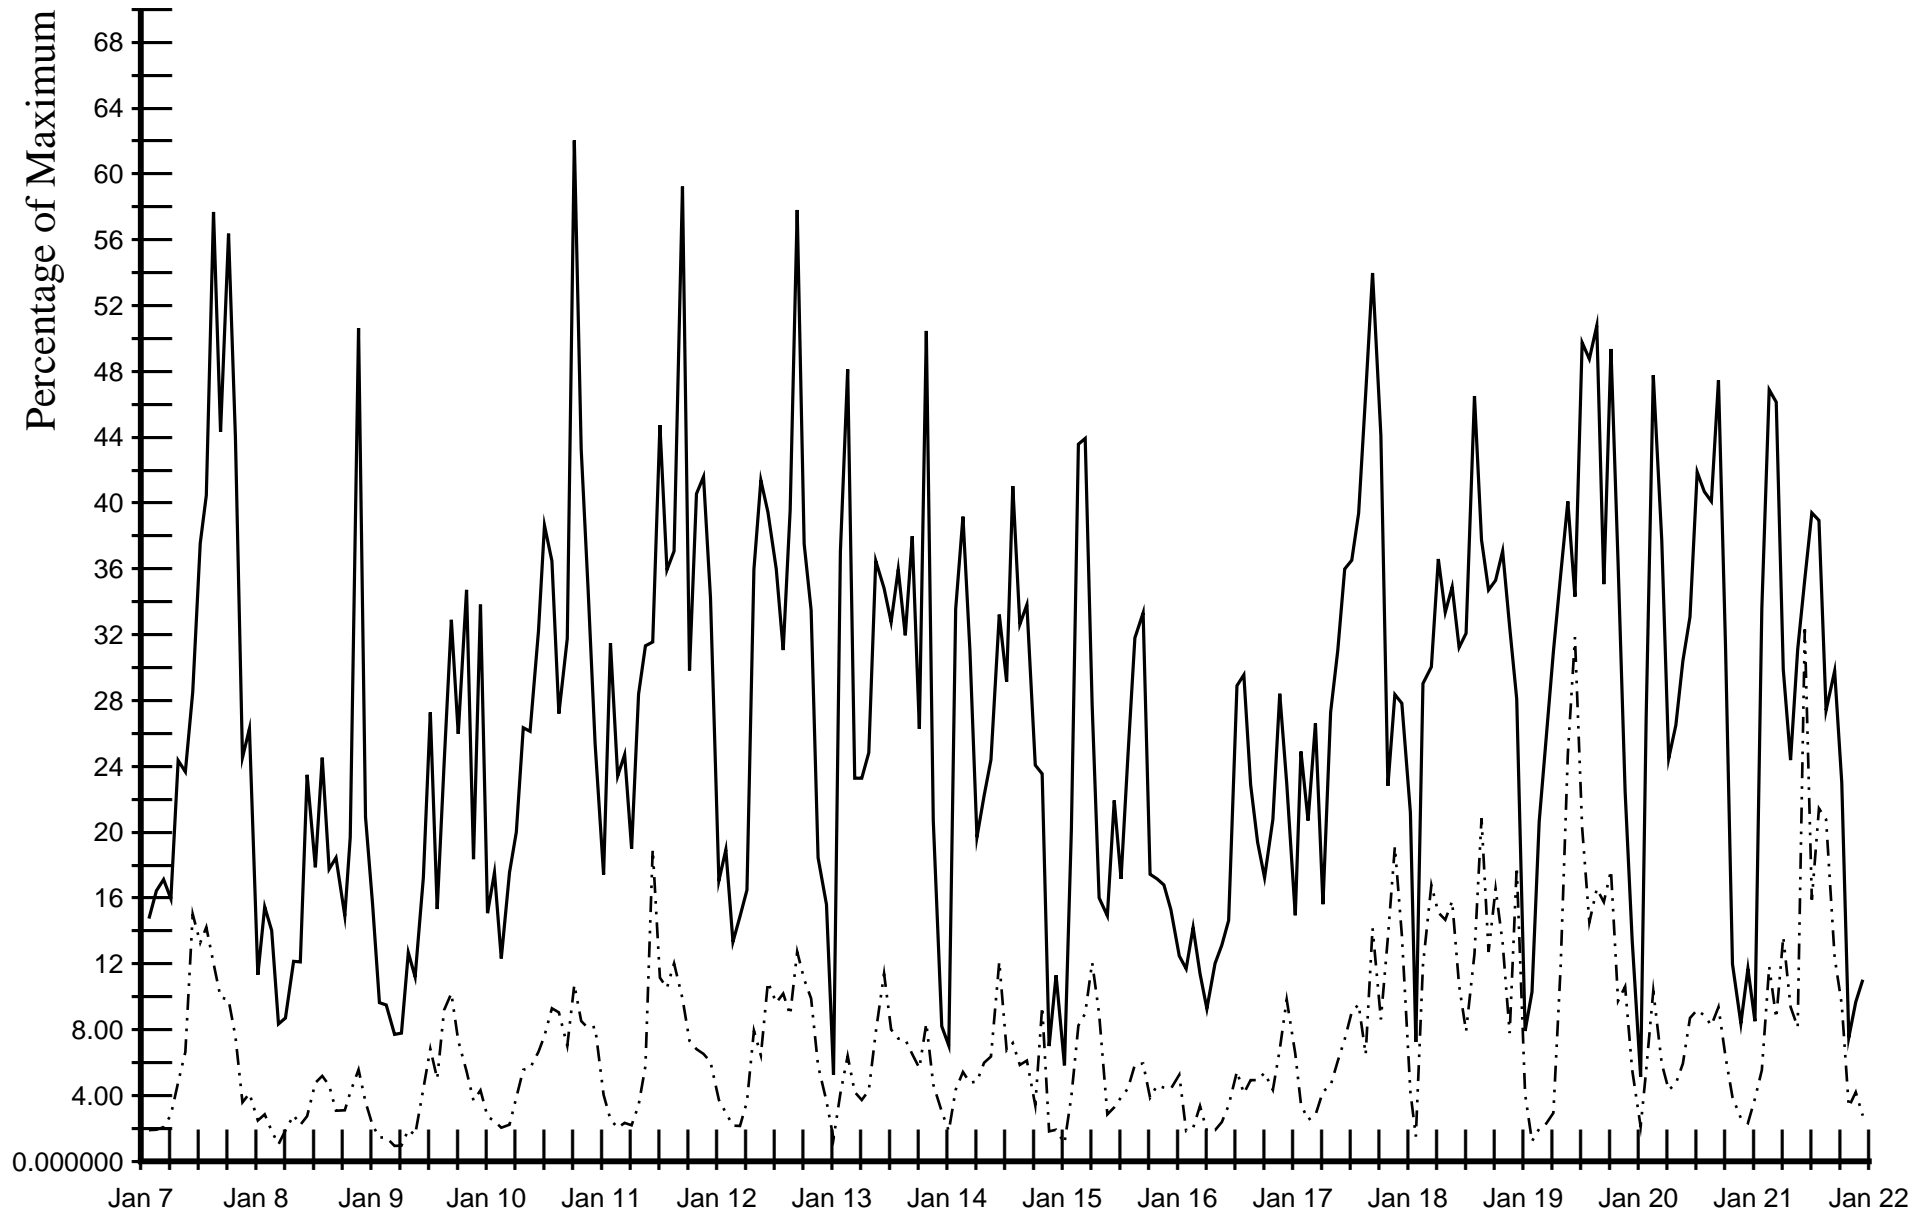

— _mgmt_mib_interfaces_ifTable_ifEntry_ifInOctets_
- - - _mgmt_mib_interfaces_ifTable_ifEntry_ifOutOctets_

Percentage Bandwidth Usage
January 7 1994 to January 21 1994
90 Minute Sampling Interval, 90 Minute Smoothing Interval