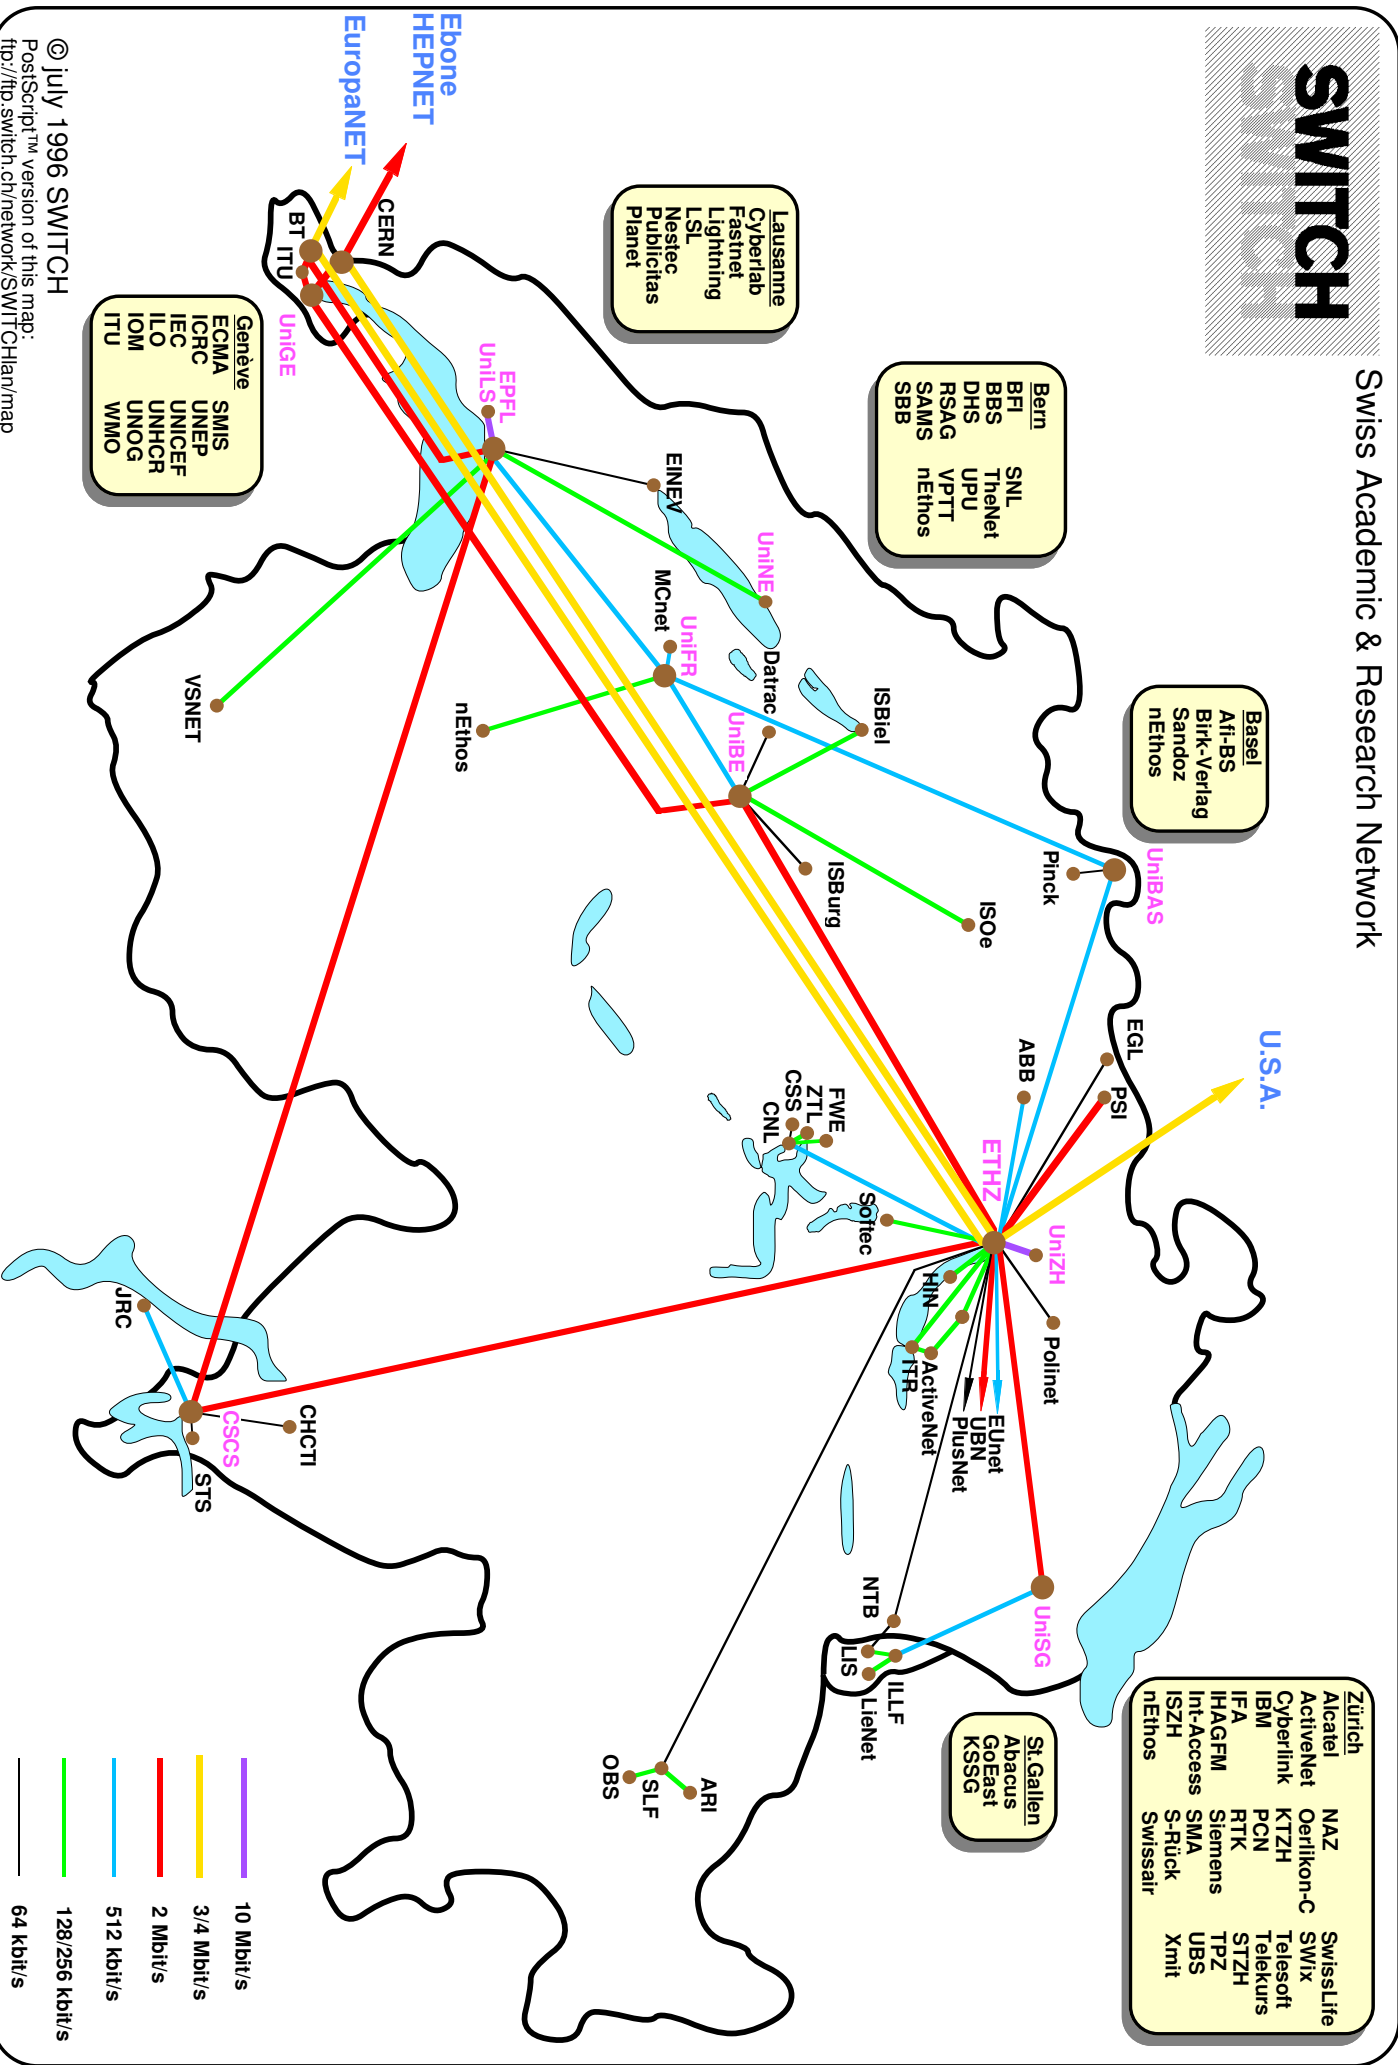

SWITCH

Swiss Academic & Research Network

© July 1996 SWITCH

PostScript™ version of this map:
<http://ftp.switch.ch/network/SWITCH.chlan/map>