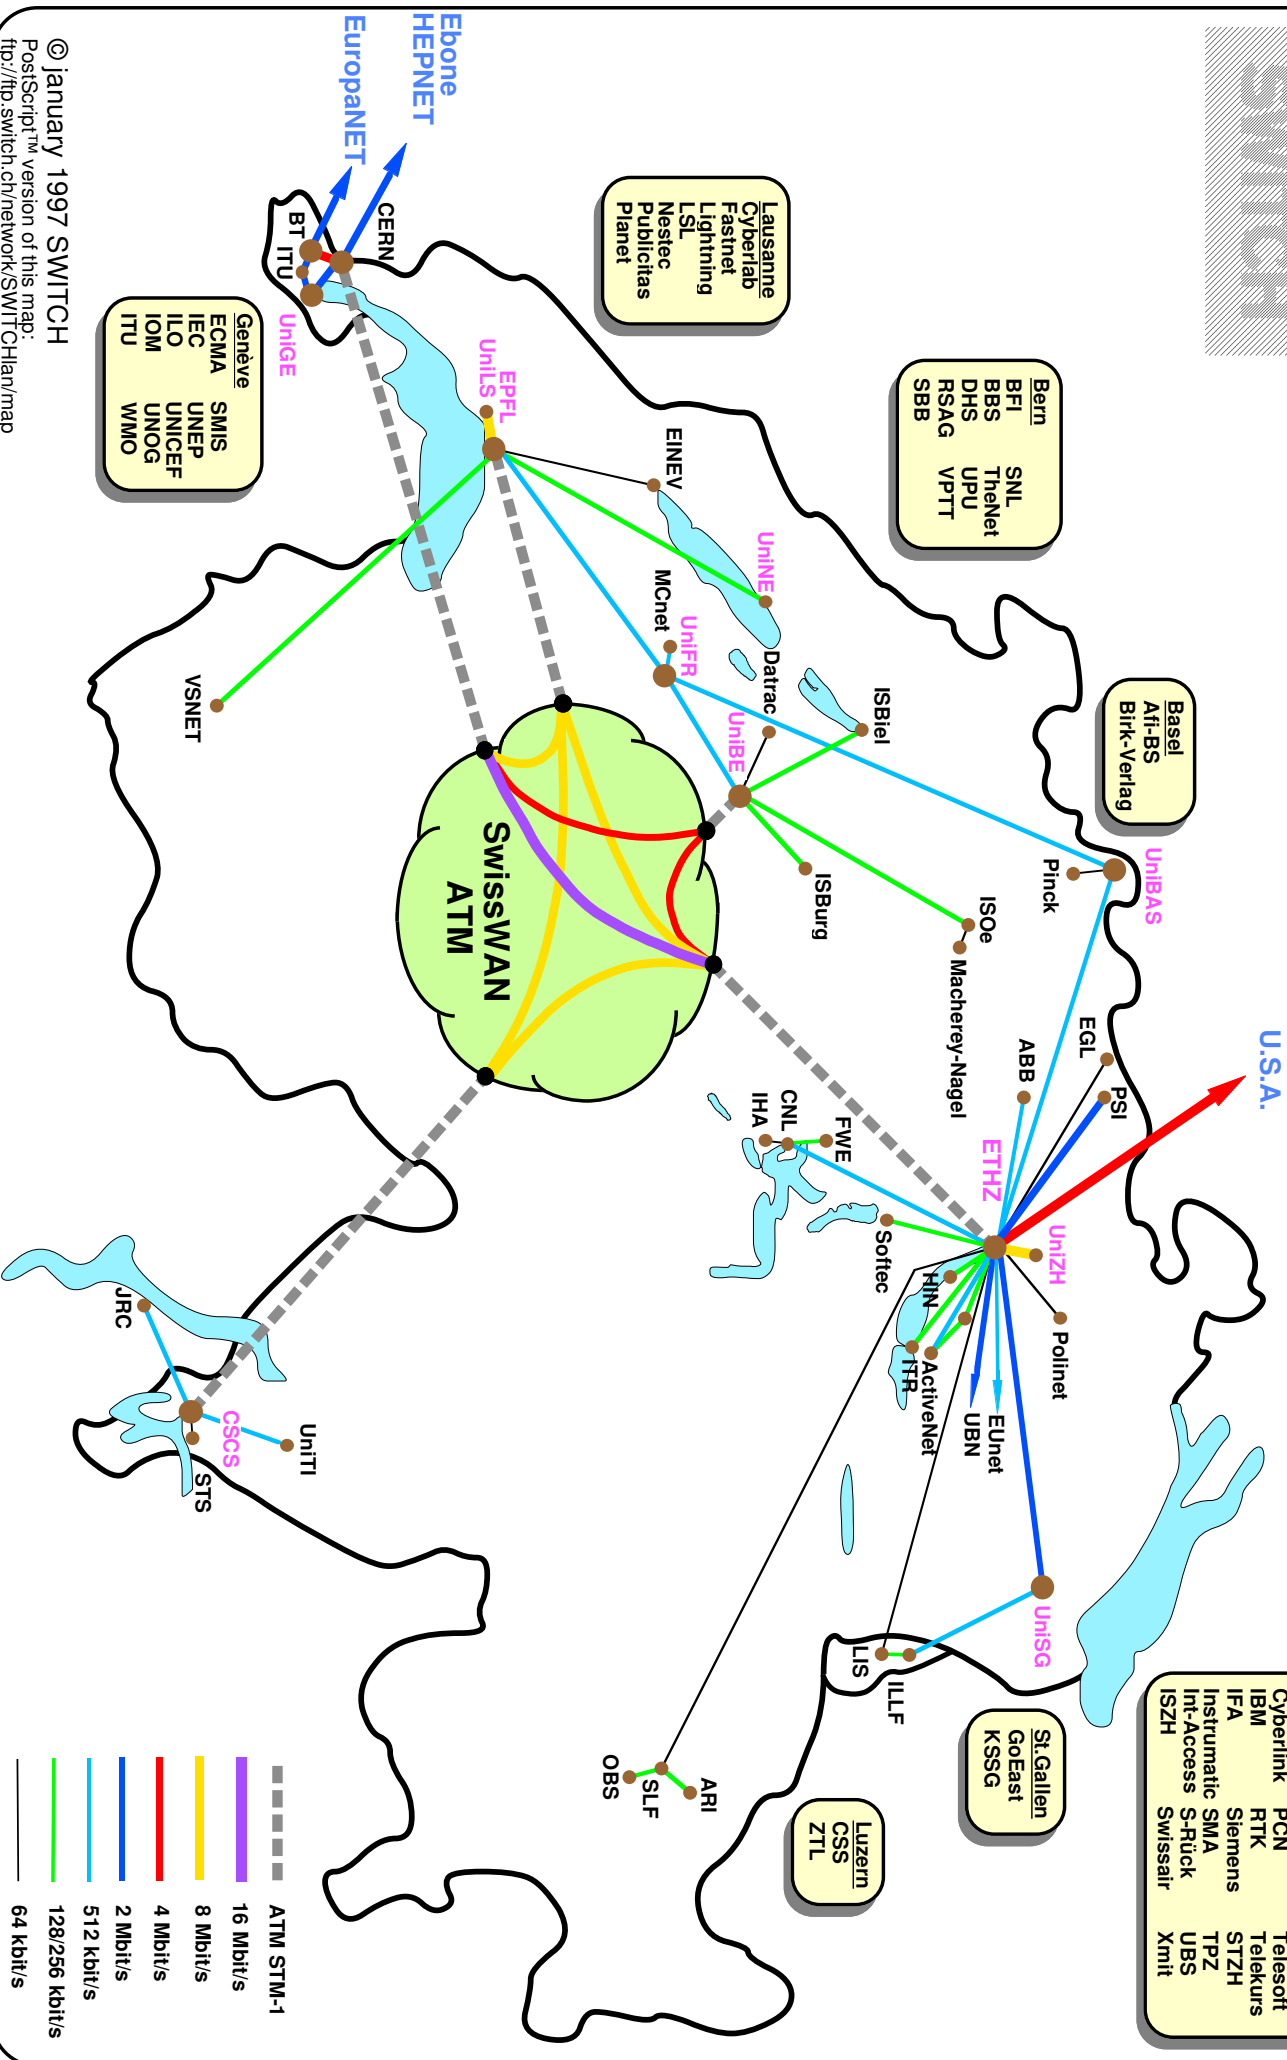

# SWITCH

Swiss Academic & Research Network

© January 1997 SWITCH

PostScript™ version of this map:  
<http://ftp.switch.ch/network/SWITCH.chlan/map>