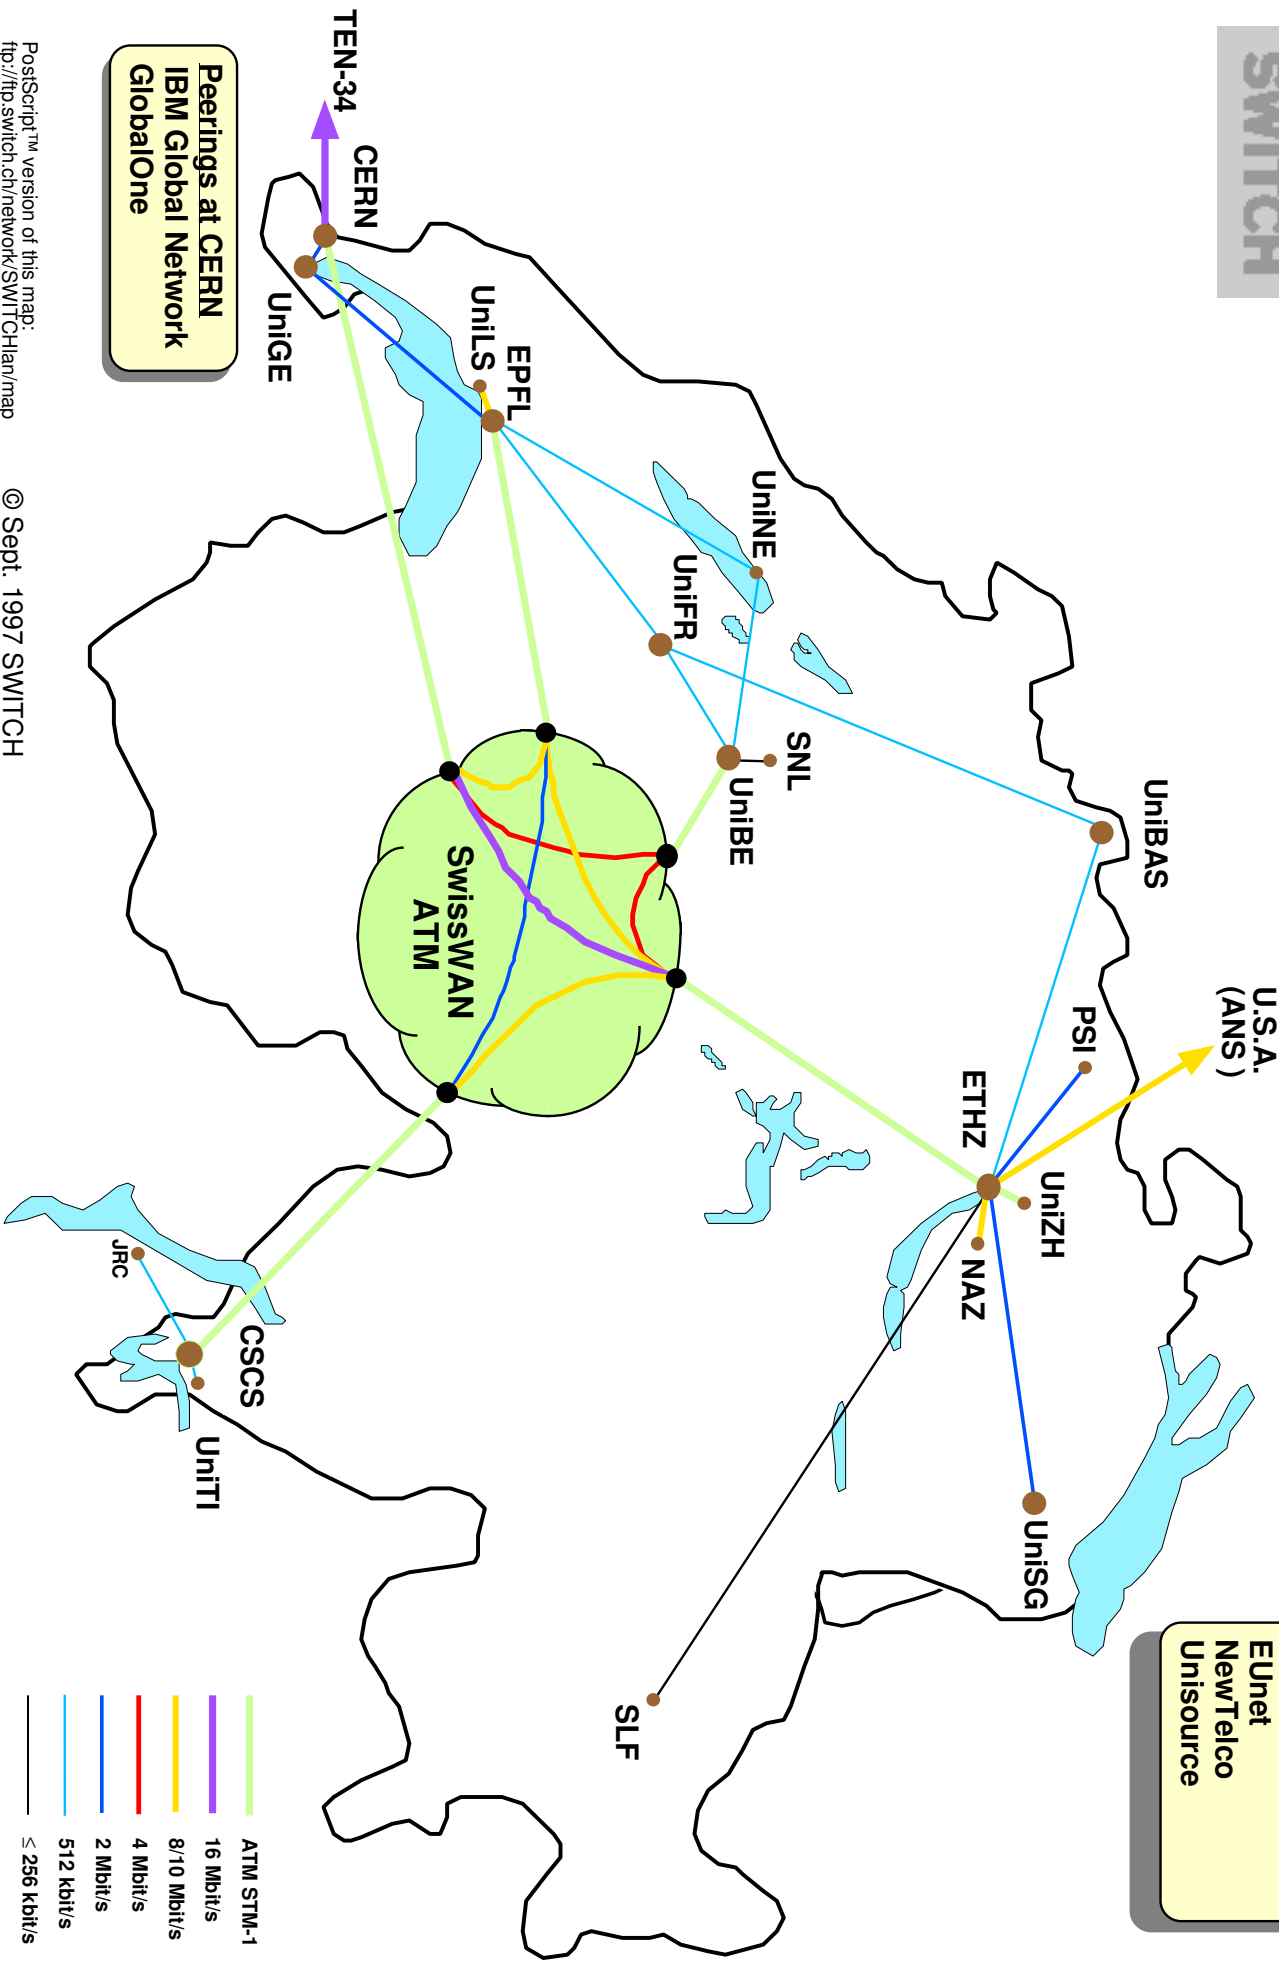

Swiss Academic & Research Network

Peerings in Zürich
 Active-Net
 EUnet
 NewTelco
 Unisource

Peerings at CERN
 IBM Global Network
 GlobalOne

- ATM STM-1
- 16 Mbit/s
- 8/10 Mbit/s
- 4 Mbit/s
- 2 Mbit/s
- 512 kbit/s
- ≤ 256 kbit/s