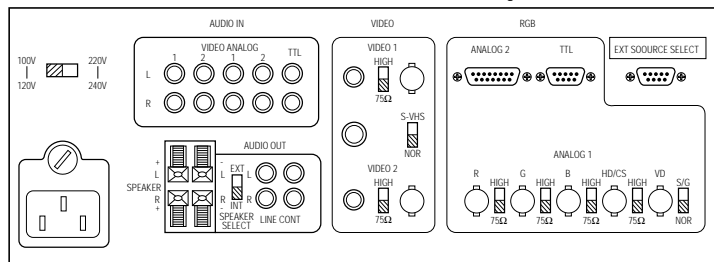

MegaView 33 Connector Panel

MEGAVIEW™
The Biggest Name In Large Screen Monitors

Authorized Mitsubishi Electronics Reseller:

Standard features, options and specifications subject to change without notice.

©1996 Mitsubishi Electronics America, Inc. MegaView is a registered trademark of Mitsubishi Electronics America, Inc. All other trademarks or registered trademarks are the property of their respective holders. *On-site extended service plan available in U.S. only.

Mitsubishi Electronics America, Inc.
Display Products
5665 Plaza Drive, P.O. Box 6007
Cypress, CA 90630-0007
1-800-843-2515

United States:
Cypress, CA (714) 220-2500
Irving, TX (972) 929-0046
Mt. Prospect, IL (847) 298-9223
Norcross, GA (770) 613-5845
Reston, VA (703) 758-7811
Sunnyvale, CA (408) 730-5900
Woburn, MA (617) 937-4300

Canada:
Mitsubishi Electric Sales Canada Inc.
Information Technologies Group
Markham, Ontario (905) 475-7728

World Wide Web:
<http://www.mitsubishi-display.com>