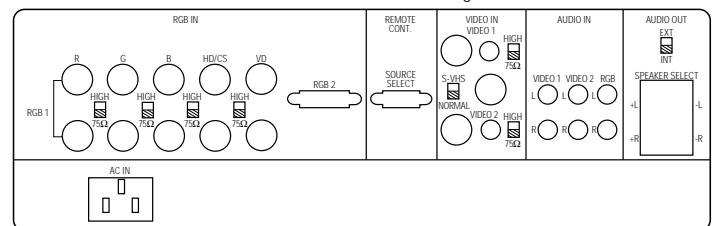

MegaView 37 Plus Connector Panel

MEGAVIEW™

The Biggest Name In Large Screen Monitors

Authorized Mitsubishi Electronics Reseller: