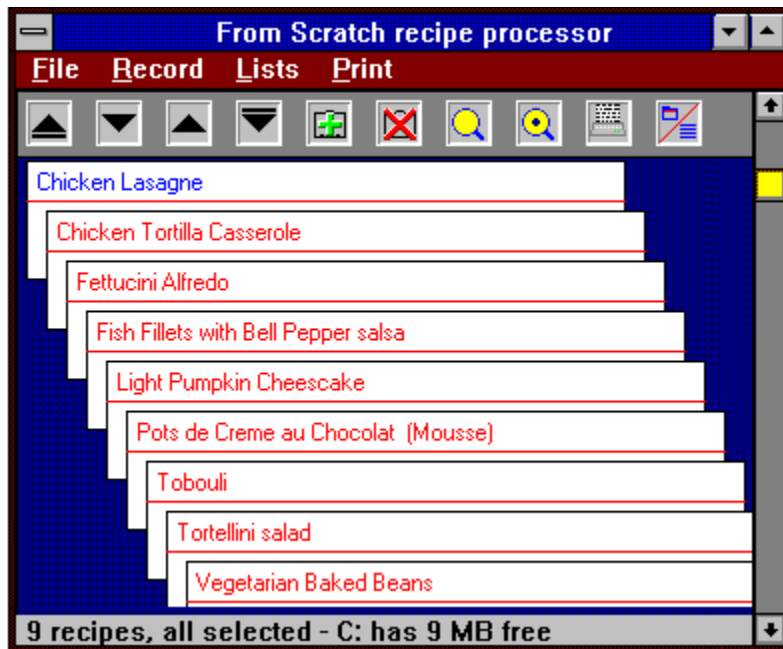

FROM SCRATCH

Recipes that compute

Now let's see, if I run twisted pair to the kitchen and put another PC on the counter next to the microwave . . . and then prepare my meals using From Scratch. It's a **recipe processor**, **essentially a database** that can grow as large as your hard drive will allow. The search mechanism is a handy key for those times when the contents of your refrigerator and cupboard are your only source of sustenance. Type in "Cling Peaches" or "Ketchup" and hope for the best! It will also **find recipes** based on any part of ingredient, keyword, title, Origin, Time to prepare, or nutrition information.

A **shopping list manager** which sorts by category is included, as well as a **measurement conversion** (how much is a pinch?) utility and a **yield calculator**. Not only ingredients, instructions and keywords can occupy your database, but nutritional information as well. And you don't really have to install a new network node in the kitchen; **From Scratch will print** you a pretty recipe with your choice of fonts complete with a "From the Kitchen of" credit. The **convenient button bar** accesses most functions most handily. [FRSCR21.ZIP](#) (345K) may be registered via an 800 number for **\$34.95** plus shipping and handling (not specified) and provides 50 recipes, the latest version of the program, other benefits and a key that will continue your registration through future versions. Now all I can suggest is that they add a contingency pushbutton that autodials my modem and orders Chinese take-out.