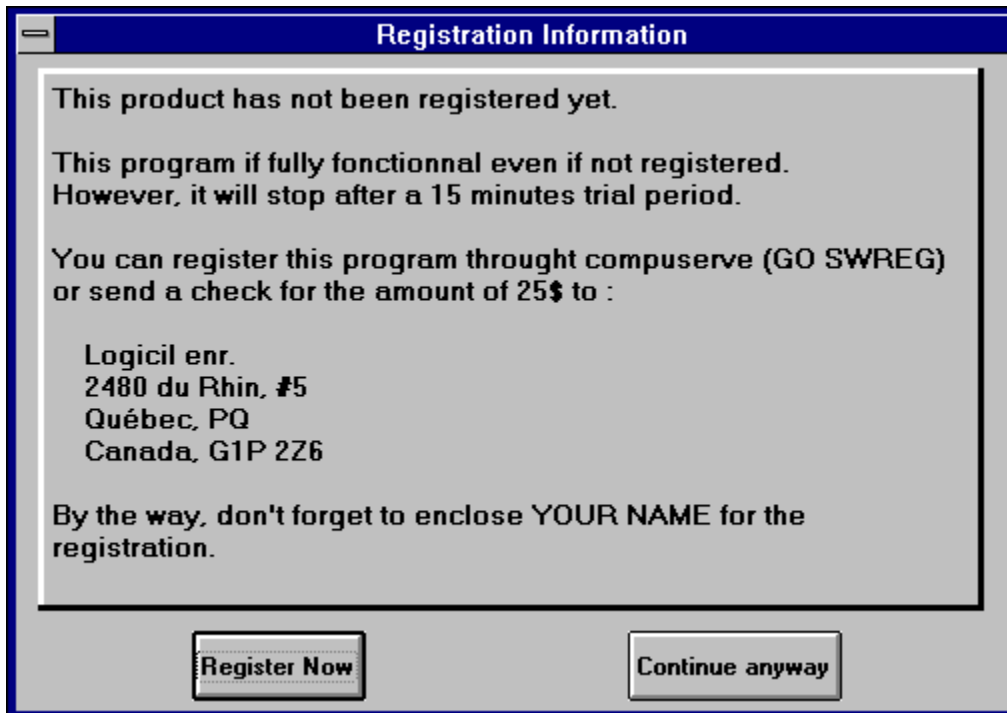

Logiciel MultiMedia Center

Welcome to the **Logiciel CD Player v1.0**. We're sure you'll find that this program is the best CD Player ever, and it's shareware. That means you can try it before you buy.

The program is fully fonctionnal even if not registered. However, you will see a warning screen at the beginning and the program will stop after a 15 minutes trial period.

You can register this program throught Compuserve (GO SWREG, product #1090) or send a check for the amount of 25 $ to :

Logiciel enr.
2480 du Rhin #5
Québec, PQ
Canada, G1P 2Z6

Please include your name, address and Compuserve ID (If apply).

You will then receive a registration key by mail or by Compuserve. Write down your key and click on Register in the following screen or in the File Menu.