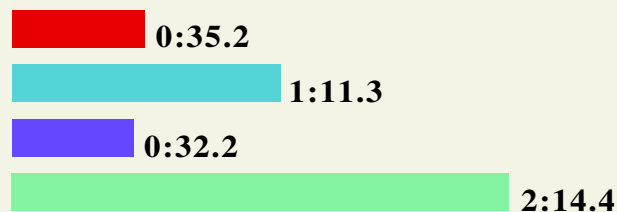

RGB to CMYK conversion

Tests were run on a Power Macintosh 8100/80 and Quadra 950, both with 64 Mbytes of RAM running System 7.5. The test files were an 18-Mbyte Adobe