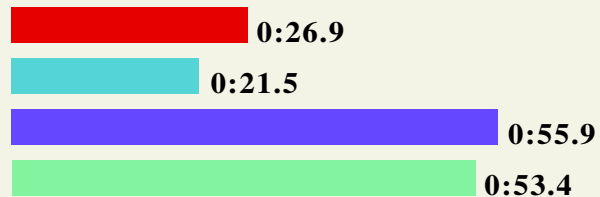

BENCHMARKS

QuickDraw
performance
*(All times in minutes;
lower is better.)*

-  Thunder IV GX 1600
(Power Mac 8100/80)
-  Thunder IV GX 1600
(Quadra 950)
-  EAsycolor 24/1600
(Power Mac 8100/80)
-  EAsycolor 24/1600
(Quadra 950)

Photoshop vertical scroll (RGB)

Photoshop horizontal scroll (RGB)

Word 5.1 scroll

Tests were run on a Power Macintosh 8100/80 and Quadra 950, both with 64 Mbytes of RAM running System 7.5. The test files were an 18-Mbyte Adobe Photoshop 3.0 image and a 30-page