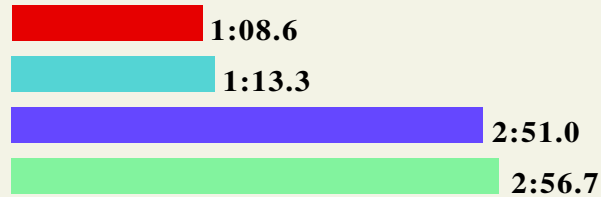

BENCHMARKS

QuickDraw
performance
*(All times in minutes;
lower is better.)*

-  Thunder IV GX 1600
(Power Mac 8100/80)
-  Thunder IV GX 1600
(Quadra 950)
-  EAsycolor 24/1600
(Power Mac 8100/80)
-  EAsycolor 24/1600
(Quadra 950)

Photoshop vertical scroll (RGB)

Photoshop horizontal scroll (RGB)

Word 5.1 scroll

Tests were run on a Power Macintosh 8100/80 and Quadra 950, both with 64 Mbytes of RAM running System 7.5. The test files were an 18-Mbyte Adobe Photoshop 3.0 image and a 30-page