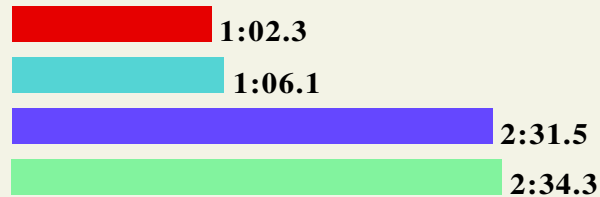

BENCHMARKS

QuickDraw
performance
*(All times in minutes;
lower is better.)*

-  Thunder IV GX 1600
(Power Mac 8100/80)
-  Thunder IV GX 1600
(Quadra 950)
-  EAsycolor 24/1600
(Power Mac 8100/80)
-  EAsycolor 24/1600
(Quadra 950)

Photoshop vertical scroll (RGB)

Photoshop horizontal scroll (RGB)

Word 5.1 scroll

Tests were run on a Power Macintosh 8100/80 and Quadra 950, both with 64 Mbytes of RAM running System 7.5. The test files were an 18-Mbyte Adobe Photoshop 3.0 image and a 30-page