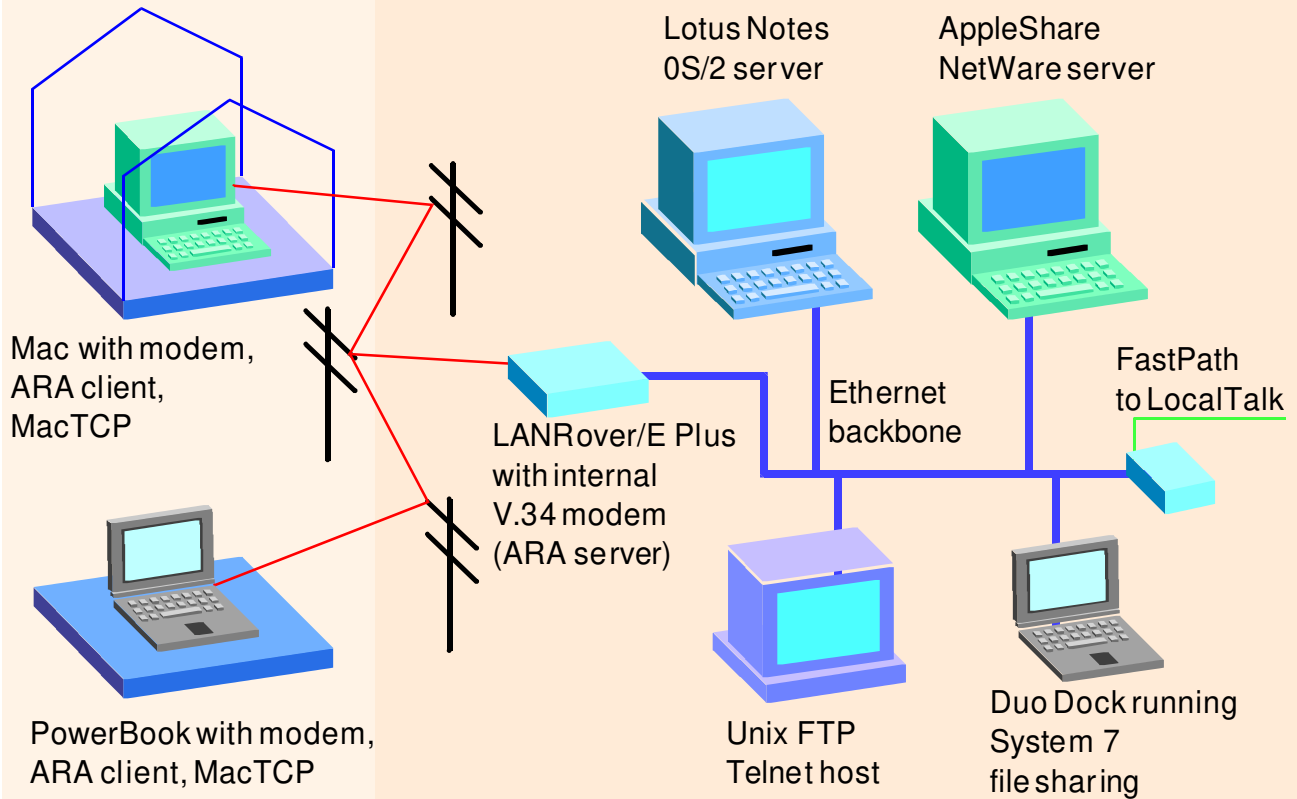

## Remote access with an ARA server

Shiva's LANRover/E Plus sits on the Ethernet backbone at the home office. Using ARA, mobile users or telecommuters can dial in and access a Lotus Notes or NetWare server on the office network.