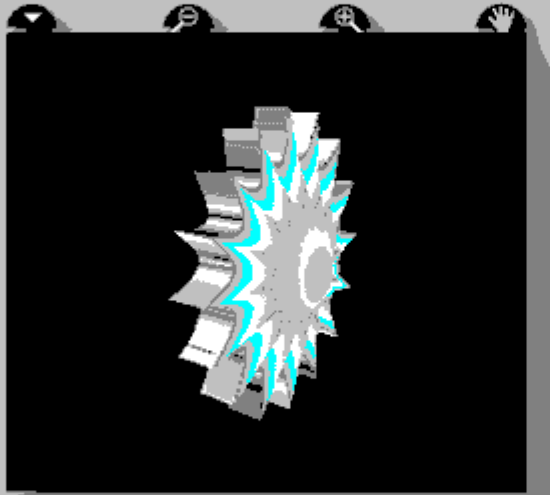

# KPT Vector Effects

## 3D Transform

### 3D Transformations

- Rotate X
- Rotate Y
- Rotate Z
- Axis Origin
- Extrusion
- Bevel Size
- Bevel Depth
- Perspective

#### Light Source

- Whitepoint
- Blackpoint
- Highlight
- Ambient