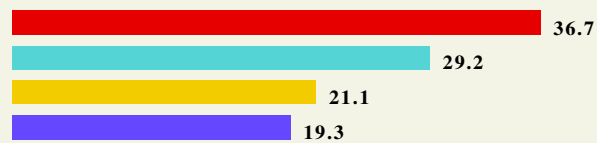

Video mix

Tests were performed on a preproduction 9500 equipped with a 1-Gbyte Quantum Empire drive and a standard 8100 with a 2-Gbyte IBM drive. System 7.5.1 was used on the 8100 and a beta of System 7.5.2 on the 9500 with Extensions Manager defaults. Video resolution was 640 by 480 pixels with 256 colors.