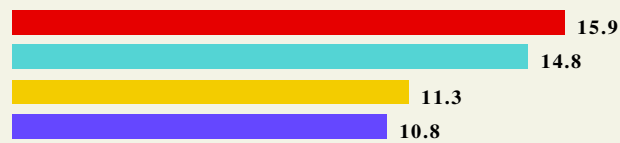

MACBENCH 2.0

Power Mac 9500/132
(All results in relation to a
Quadra 630, which receives
a score of 10; higher is better.)

- Power Mac9500/132
- Power Mac9500/132 (emulated)
- Power Mac8100/110
- Power Mac8100/110 (emulated)

Processor

Disk mix

Floating point

Video mix

Tests were performed on a preproduction 9500 equipped with a 1-Gbyte Quantum Empire drive and a standard 8100 with a 2-Gbyte IBM drive. System 7.5.1 was used on the 8100 and a beta of System 7.5.2 on the 9500 with Extensions Manager defaults. Video resolution was 640 by 480 pixels with 256 colors.