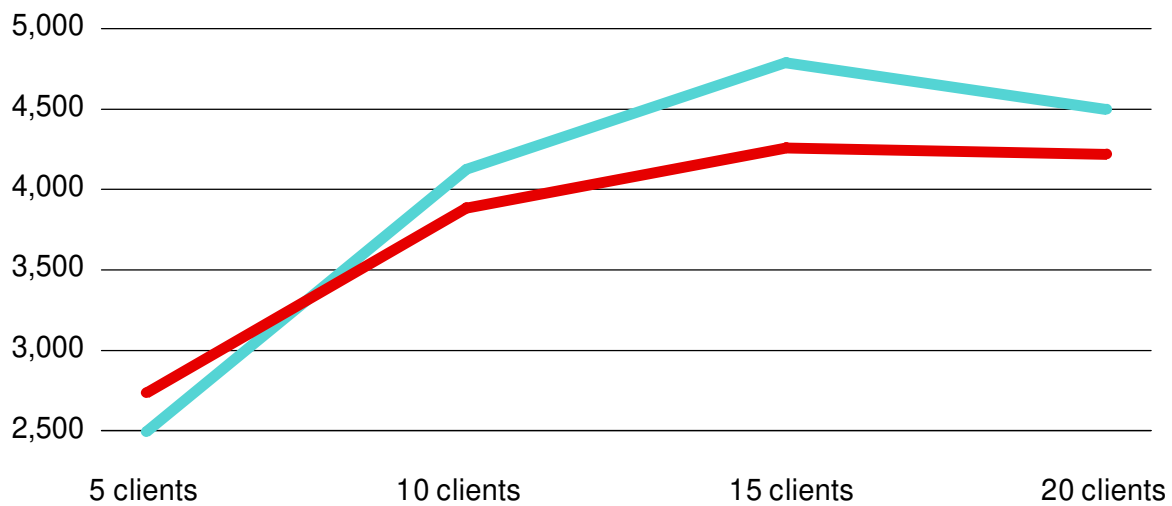

BENCHMARKS
Web server performance
(Pages per hour)

- Server Solution 6150/66
- Server Solution 9150/120

All tests were performed on an Ethernet network with 20 Mac clients running Netscape Communications Corp.'s Navigator. Each server was running WebStar 1.2 with 8 Mbytes of RAM allocated to the server.