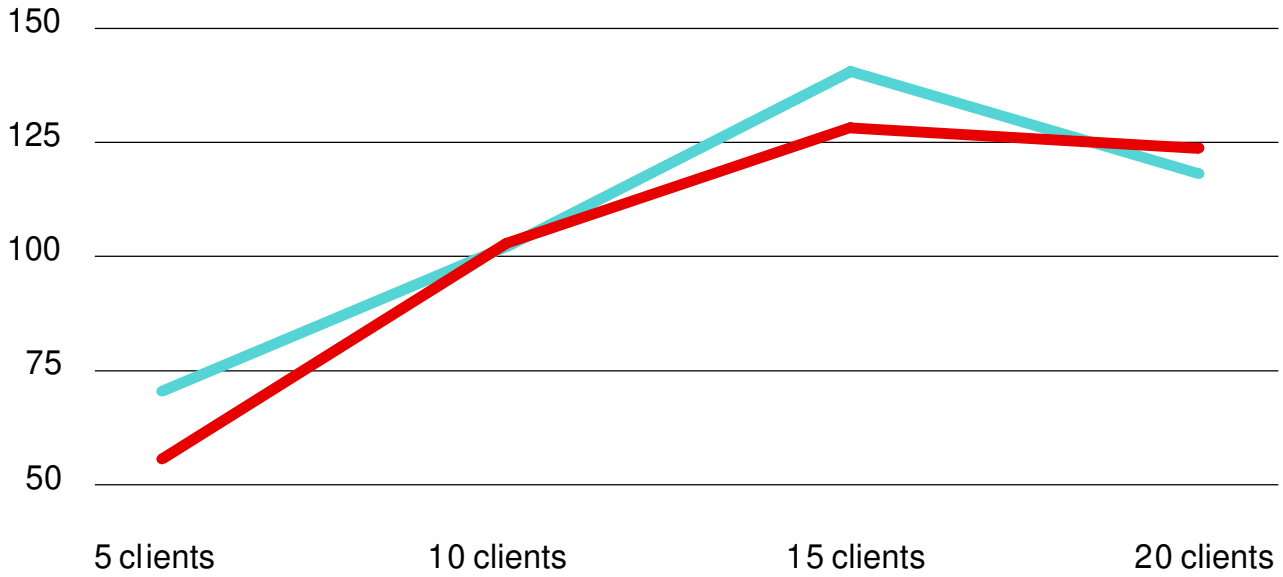

**BEN CHM ARKS**  
Web server performance  
(Mbytes per hour)

- Server Solution 6150/66
- Server Solution 9150/120

All tests were performed on an Ethernet network with 20 Mac clients running Netscape Communications Corp.'s Navigator. Each server was running WebStar 1.2 with 8 Mbytes of RAM allocated to the server software.