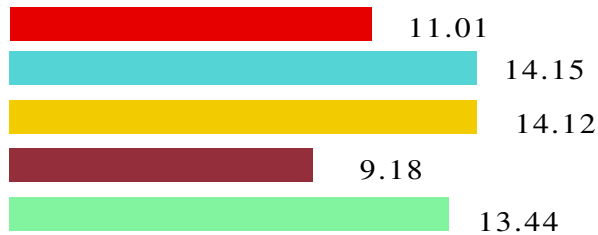

MACBENCH 2.0
ATTO ExpressPCI-MC
SCSI accelerator

- MicroNet PCI DataDock
- DGR PCI Ultrastar 4.0
- MacProducts PCI Magic RAID
- Optima NuBus DisKovery 4200W
- Power Mac 9500 internal SCSI

Disk Mix

(All results in relation to a Quadra 630, which receives a score of 10; higher is better.)

1-Mbyte Sequential Write

(All results in Mbytes per second; higher is better.)

The Optima DisKovery 4200W was tested on a Power Mac 8100/80 with 32 Mbytes of RAM running System 7.5.1. The PCI card testing was on a Power Mac 9500 with 32 Mbytes of RAM running System 7.5.2. Both machines had virtual memory off and the disk cache set to 96 Kbytes. The Optima and MicroNet were tested with a Seagate 3.5-Gbyte drive array. The DGR Ultrastar 4.0 and MacProducts Magic RAID were tested with an IBM 3.9-Gbyte array. The Power Mac 9500 internal SCSI was tested with the Mac's internal Seagate 2-Gbyte hard drive.