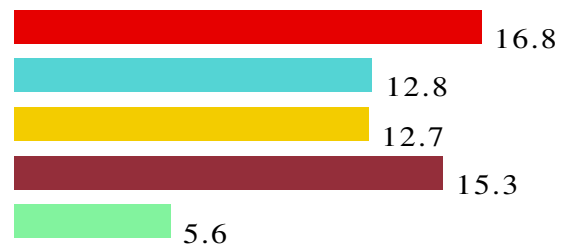

MACBENCH 2.0
ATTO ExpressPCI-MC
SCSI accelerator

- MicroNet PCI DataDock
- DGR PCI Ultrastar 4.0
- MacProducts PCI Magic RAID
- Optima NuBus DisKovery 4200W
- Power Mac 9500 internal SCSI

Disk Mix

(All results in relation to a Quadra 630, which receives a score of 10; higher is better.)

1-Mbyte Sequential Write

(All results in Mbytes per second; higher is better.)

The Optima DisKovery 4200W was tested on a Power Mac 8100/80 with 32 Mbytes of RAM running System 7.5.1. The PCI card testing was on a Power Mac 9500 with 32 Mbytes of RAM running System 7.5.2. Both machines had virtual memory off and the disk cache set to 96 Kbytes. The Optima and MicroNet were tested with a Seagate 3.5-Gbyte drive array. The DGR Ultrastar 4.0 and MacProducts Magic RAID were tested with an IBM 3.9-Gbyte array. The Power Mac 9500 internal SCSI was tested with the Mac's internal Seagate 2-Gbyte hard drive.