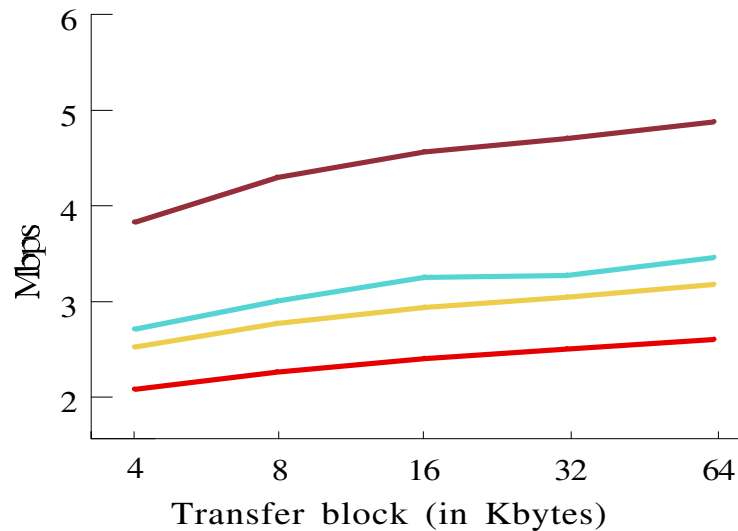

NETBENCH 4

Fast Ethernet cards

(All results in Mbps; higher is better.)

- Built-in Ethernet on 7500
- Asanté PCI
- Farallon PCI
- Farallon NuBus

All PCI cards were tested on a Power Mac 7500/100 running System 7.5.2; NuBus cards were tested on a Power Mac 8100/100 running System 7.5.2. All Macs used Open Transport 1.0.6. Tests were run over AppleTalk through a hub to a 90-MHz Pentium server running NetWare 3.12 and a Fast Ethernet PCI card.