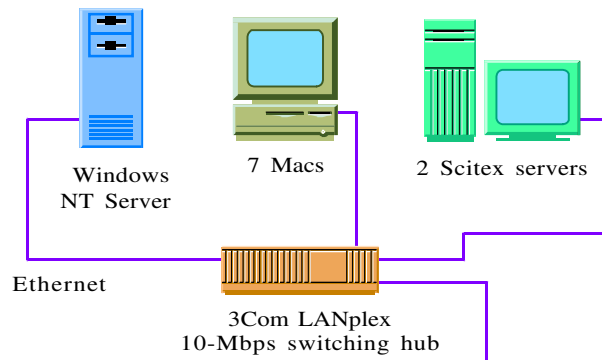

NT Servers on Quad Graphics LAN

Pewaukee, Wis., imaging group

Sussex, Wis., corporate

Remote LAN line
T3 (45 Mbps)

Partial T1
(512 Kbps)

Hartford, Wis., imaging group