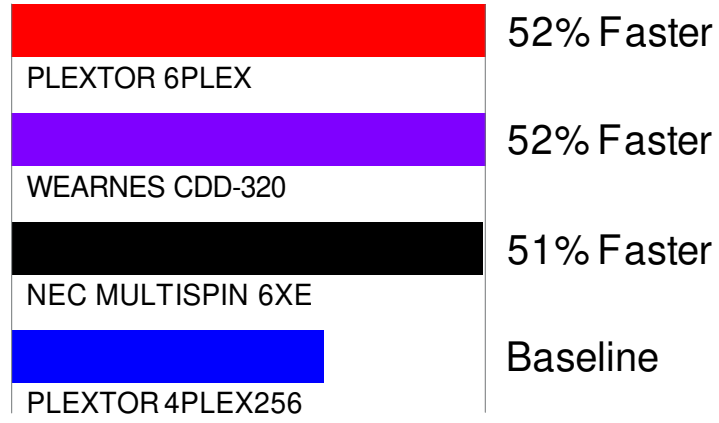

Performance Test

Transfer Rate

NOTE: BASED ON MICROSOFT'S VIDEO FOR WINDOWS VIDTEST TRANSFER-RATE TESTS.