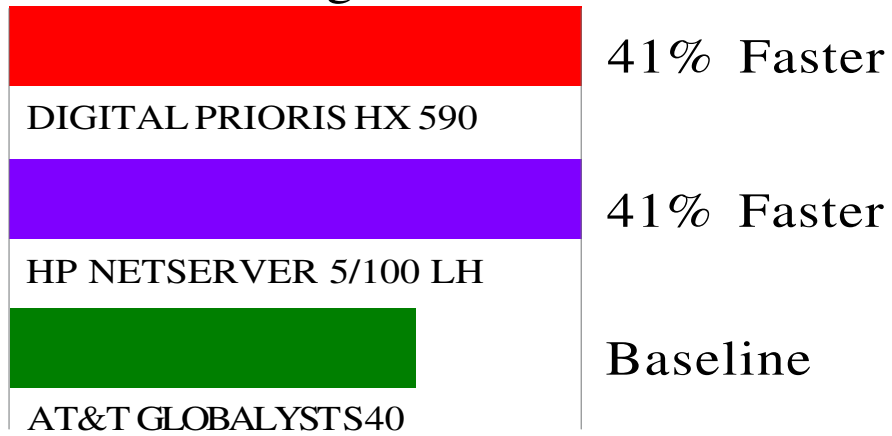

Network Performance

Server Strength

NOTE: NETBENCH MEASURES FILE-SERVER THROUGHPUT IN BYTES PER SECOND.