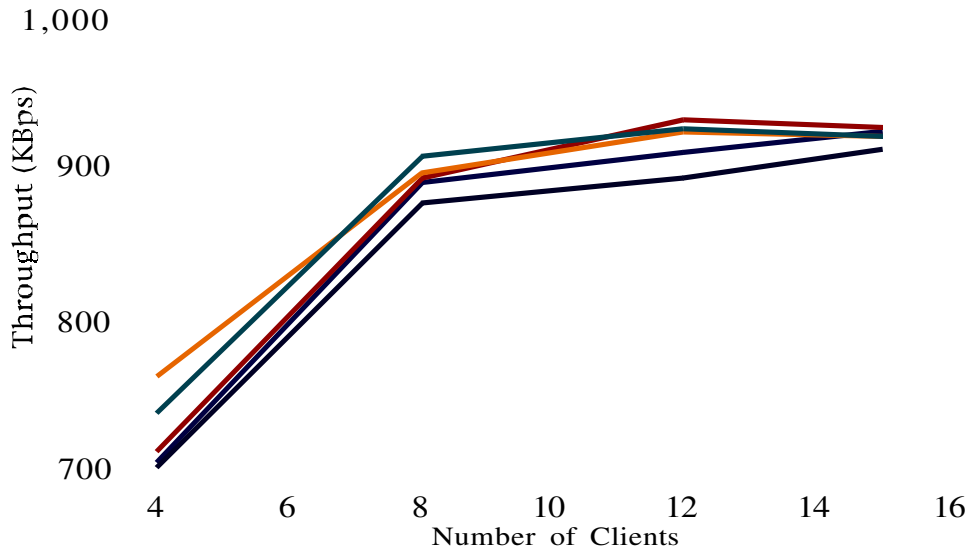

Performance: File-Transfer Throughput

■ AcerAltos 800/P ■ NetServer 5/100 LC ■ Prioris LX 590 ■ ProSignia 300 5/90 ■ Revolution MP 100

NOTE: NETBENCH 3.0 TESTS FILE-TRANSFER THROUGHPUT BY GENERATING STANDARD FILE I/O REQUESTS (READS AND WRITES).