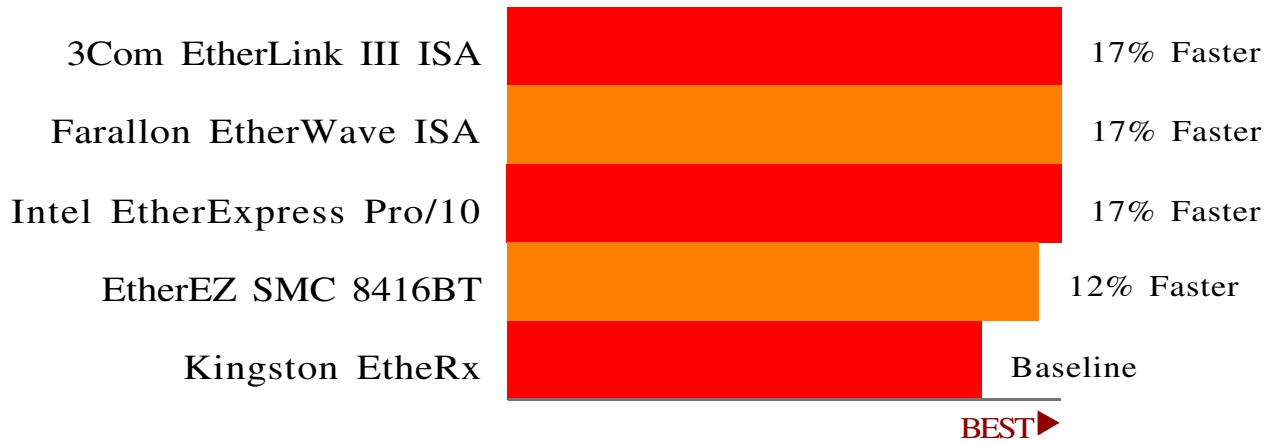

Performance: ISA Network-Card Throughput

NOTE: TESTS PERFORMED WITH NETBENCH 3.0 TO ANALYZE NETWORK -CARD THROUGHPUT.