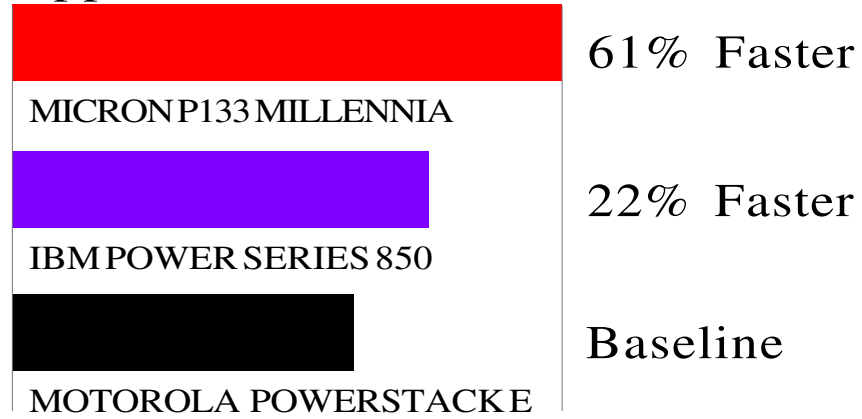

RISC Gets Down to Business

Applications Performance

NOTE: PERFORMANCE SCORES BASED ON 32-BIT BUSINESS APPLICATIONS RUNNING UNDER WINDOWS NT 3.51.