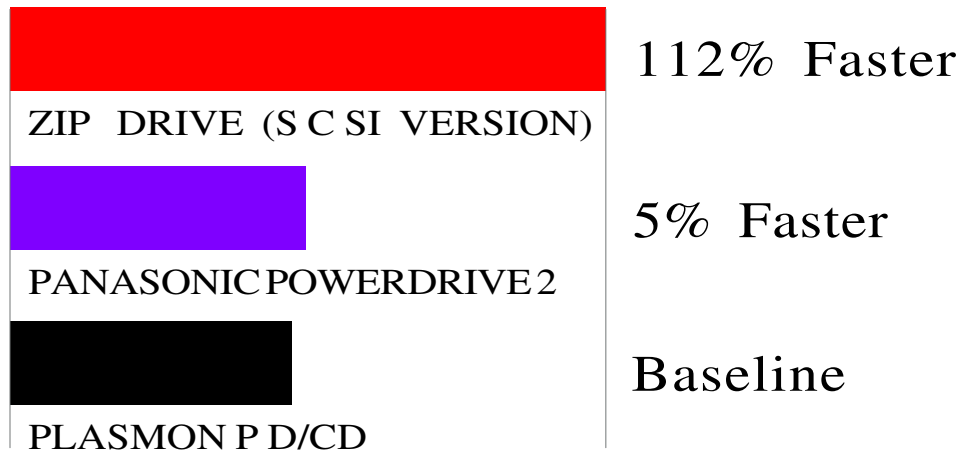

Optical Drive Performance

Data-Transfer Rate

NOTE: WINMARK IS A TEST IN WINBENCH 95, WHICH IS DESIGNED TO MEASURE DISC PERFORMANCE.