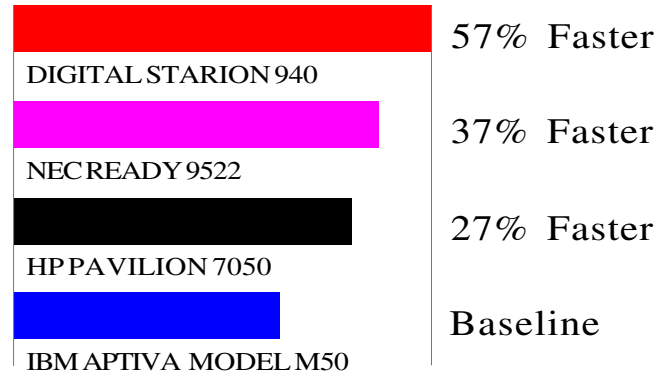

High-speed Home Systems

Windows Performance

NOTE: WINSTONE 95 IS A BENCHMARK THAT RUNS 13 OF THE MOST POPULAR WINDOWS BUSINESS APPLICATIONS.