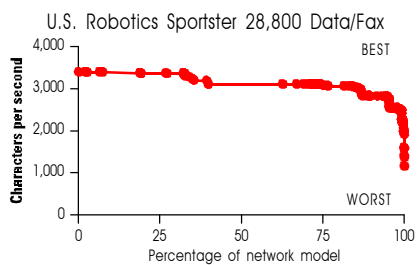

# NETWORK MODEL COVERAGE

\* Microcom DeskPorte FAST.

\*\* Practical Peripherals PM14400FXSA.