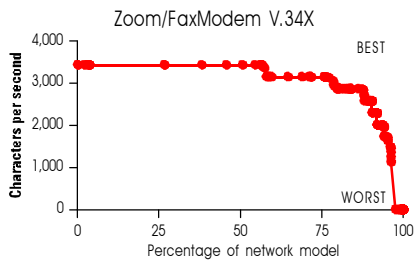

# NETWORK MODEL COVERAGE

\* Microcom DeskPorte FAST.

\*\* Practical Peripherals PM14400FXSA.