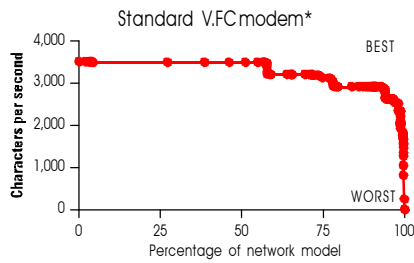

# NETWORK MODEL COVERAGE

\* Microcom DeskPorte FAST.

\*\* Practical Peripherals PM14400FXSA.