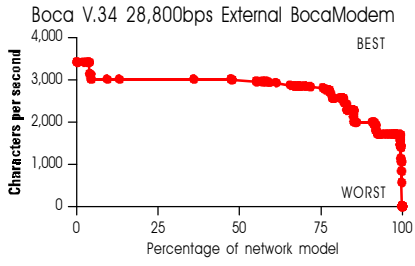

# NETWORK MODEL COVERAGE

\* Microcom DeskPorte FAST.

\*\* Practical Peripherals PM14400FXSA.