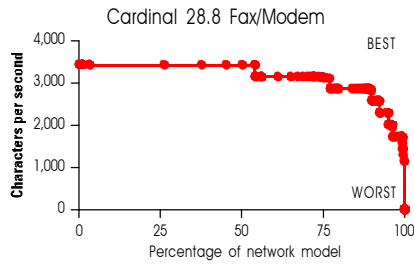

# NETWORK MODEL COVERAGE

\* Microcom DeskPorte FAST.

\*\* Practical Peripherals PM14400FXSA.