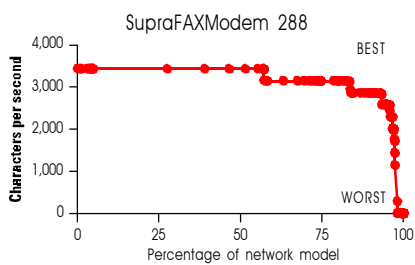

# NETWORK MODEL COVERAGE

\* Microcom DeskPorte FAST.

\*\* Practical Peripherals PM14400FXSA.