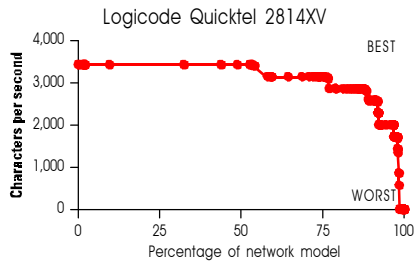

# NETWORK MODEL COVERAGE

\* Microcom DeskPorte FAST.

\*\* Practical Peripherals PM14400FXSA.