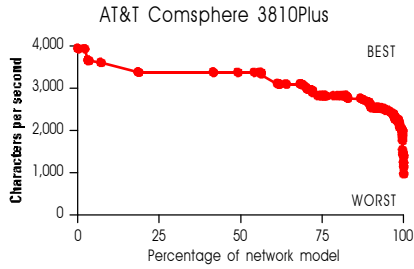

# NETWORK MODEL COVERAGE

\* Microcom DeskPorte FAST.

\*\* Practical Peripherals PM14400FXSA.