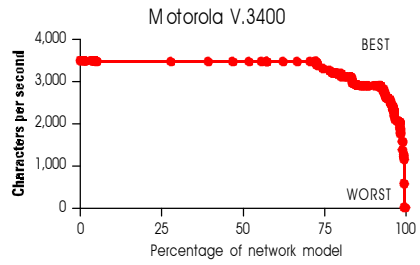

# NETWORK MODEL COVERAGE

\* Microcom DeskPorte FAST.

\*\* Practical Peripherals PM14400FXSA.