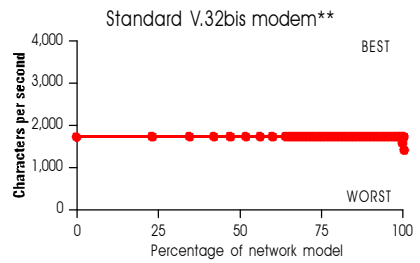

# NETWORK MODEL COVERAGE

\* Microcom DeskPorte FAST.

\*\* Practical Peripherals PM14400FXSA.