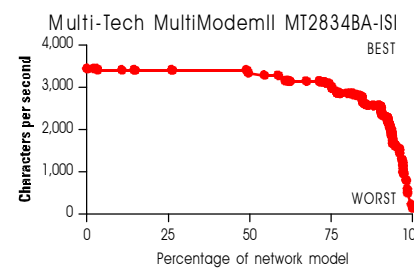

# NETWORK MODEL COVERAGE

\* Microcom DeskPorte FAST.

\*\* Practical Peripherals PM14400FXSA.