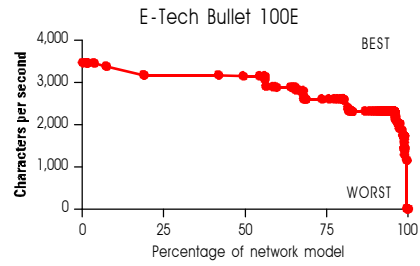

# NETWORK MODEL COVERAGE

\* Microcom DeskPorte FAST.

\*\* Practical Peripherals PM14400FXSA.