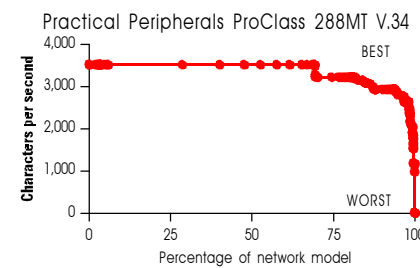

# NETWORK MODEL COVERAGE

\* Microcom DeskPorte FAST.

\*\* Practical Peripherals PM14400FXSA.