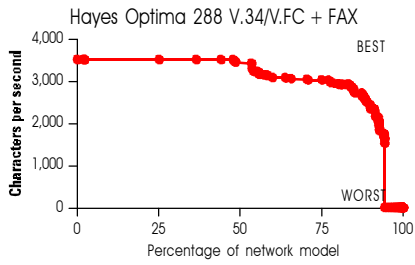

# NETWORK MODEL COVERAGE

\* Microcom DeskPorte FAST.

\*\* Practical Peripherals PM14400FXSA.