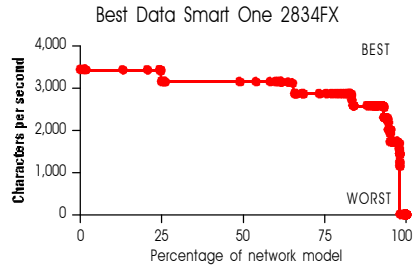

# NETWORK MODEL COVERAGE

\* Microcom DeskPorte FAST.

\*\* Practical Peripherals PM14400FXSA.