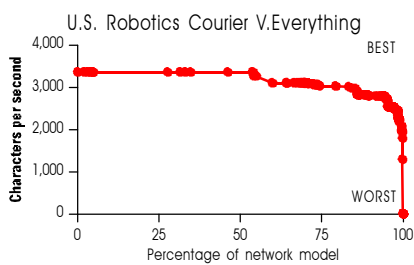

# NETWORK MODEL COVERAGE

\* Microcom DeskPorte FAST.

\*\* Practical Peripherals PM14400FXSA.