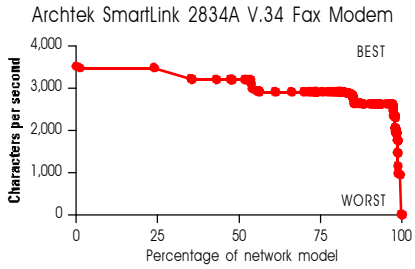

# NETWORK MODEL COVERAGE

\* Microcom DeskPorte FAST.

\*\* Practical Peripherals PM14400FXSA.