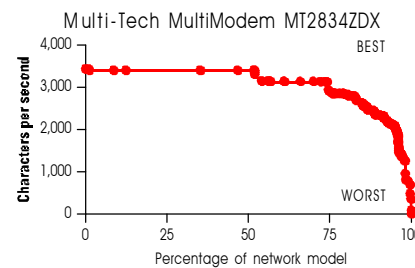

# NETWORK MODEL COVERAGE

\* Microcom DeskPorte FAST.

\*\* Practical Peripherals PM14400FXSA.