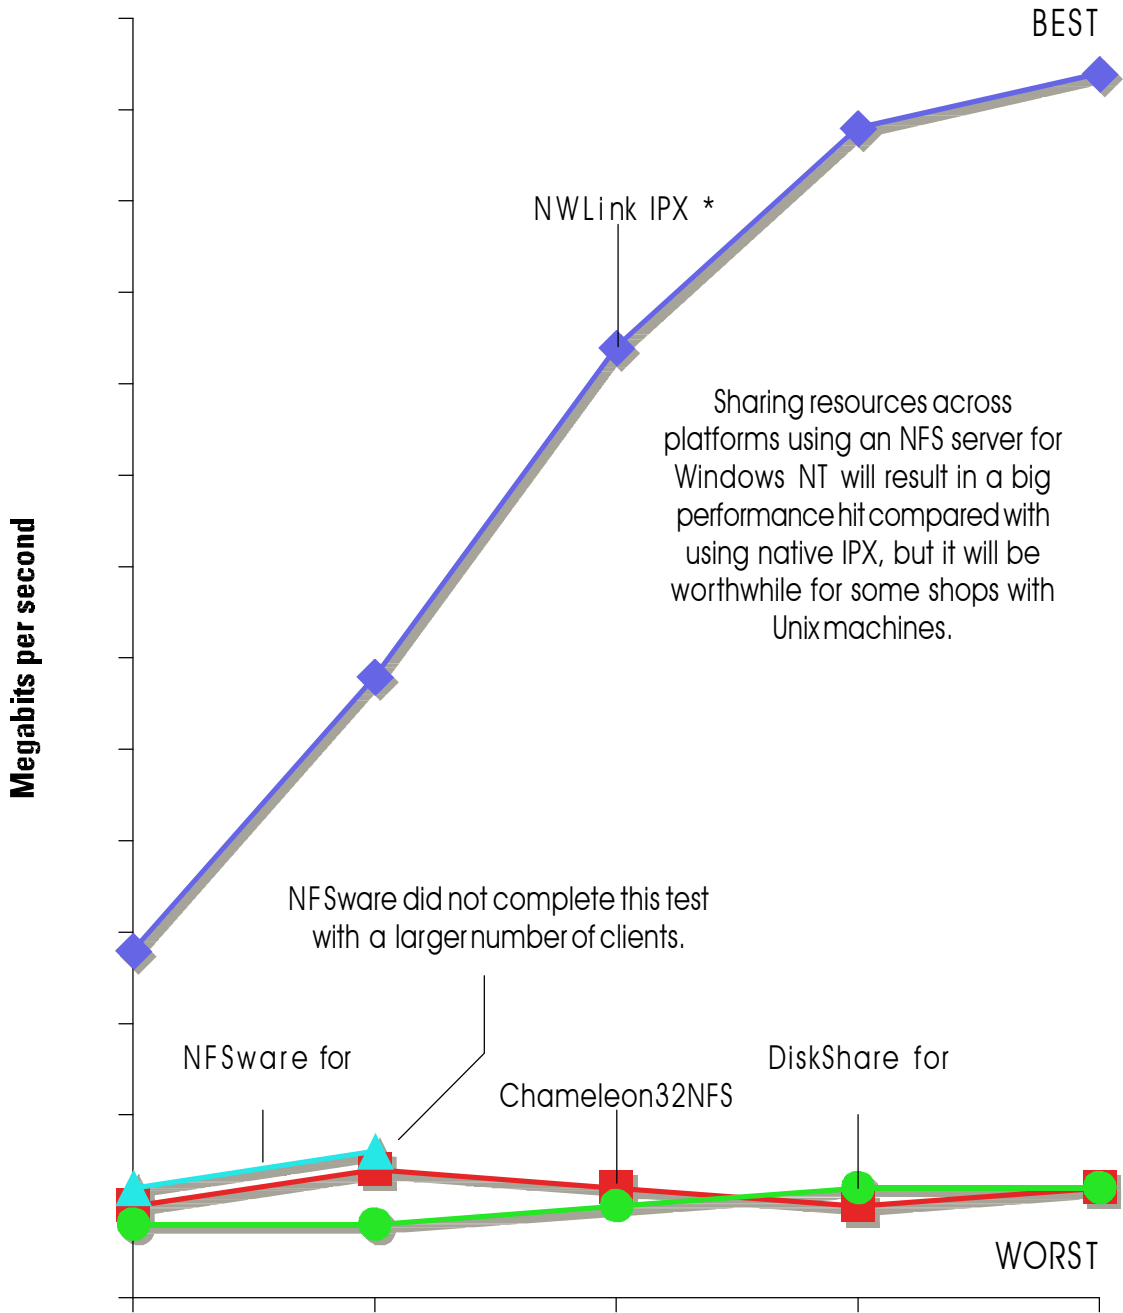

DISK MIX

Sharing resources across platforms using an NFS server for Windows NT will result in a big performance hit compared with using native IPX, but it will be worthwhile for some shops with Unix machines.

NFSware did not complete this test with a larger number of clients.

* Reported for comparison.