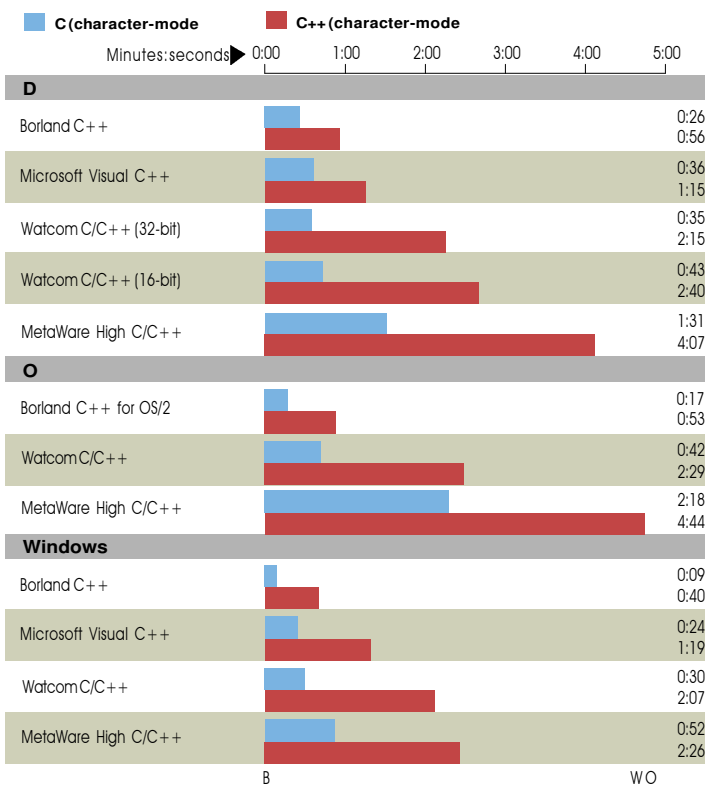

COMMAND LINE FULL-DEBUG BUILD

EXECUTABLE SPEED

COMMANDLINE PARTIAL-DEBUG BUILD