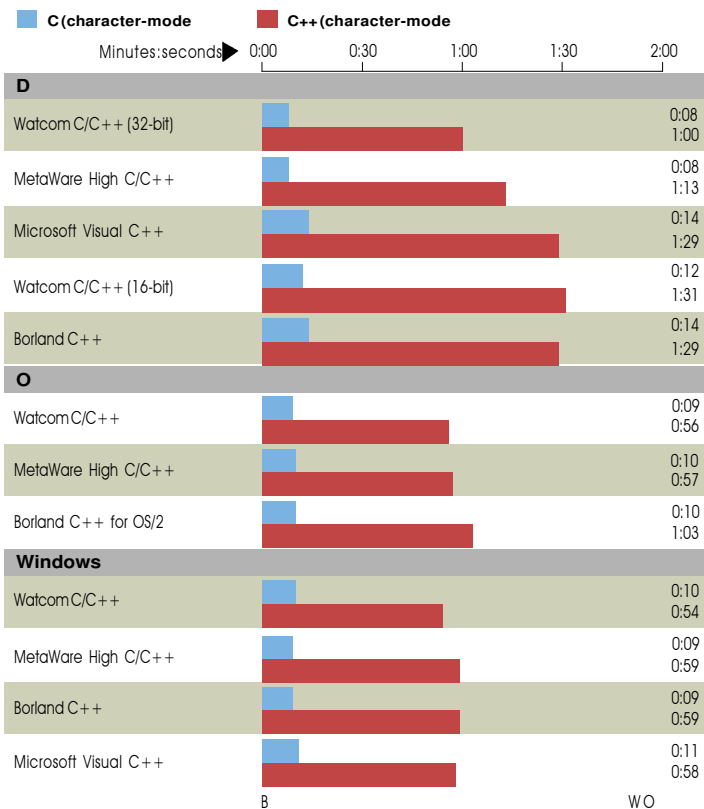

COMMAND LINE FULL-DEBUG BUILD

EXECUTABLE SPEED

COMMANDLINE PARTIAL-DEBUG BUILD