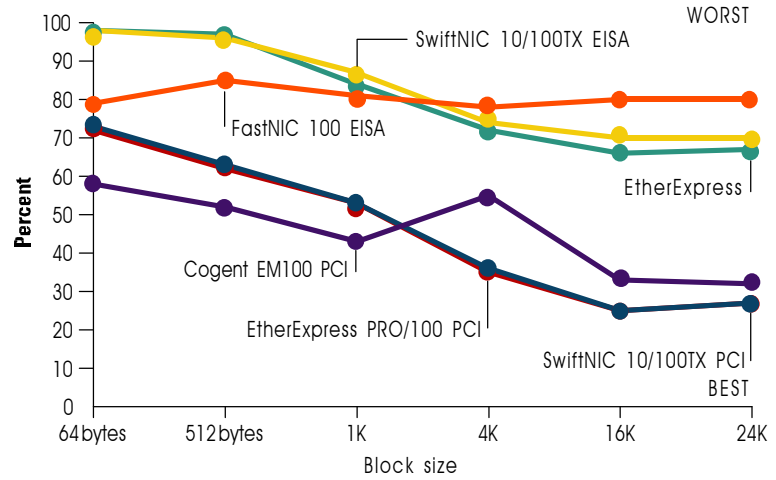

### NIC THROUGHPUT (block size)

### CPU UTILIZATION (block size)

### NIC THROUGHPUT (client load)

### CPU UTILIZATION (client load)