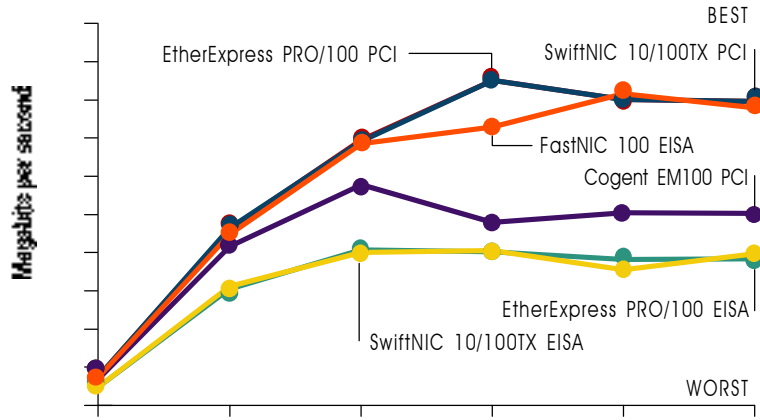

### NIC THROUGHPUT (block size)

### CPU UTILIZATION (block size)

### NIC THROUGHPUT (client load)

### CPU UTILIZATION (client load)