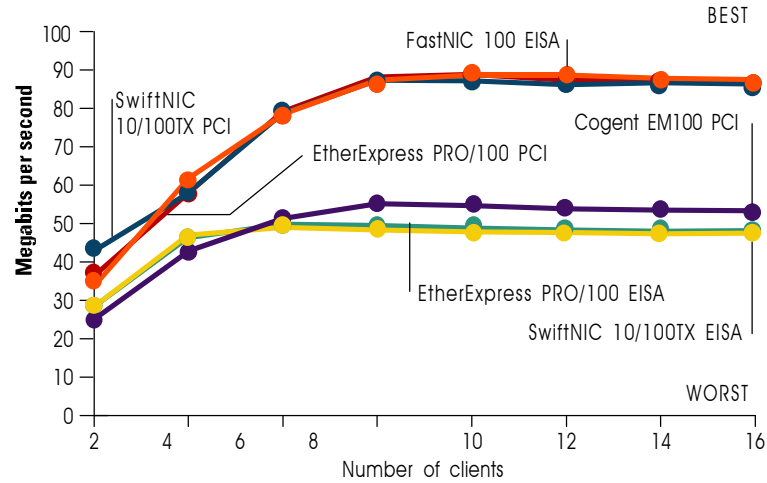

### NIC THROUGHPUT (block size)

### CPU UTILIZATION (block size)

### NIC THROUGHPUT (client load)

### CPU UTILIZATION (client load)