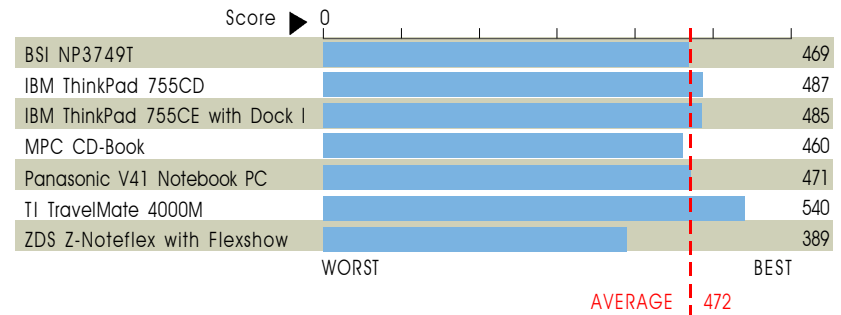

WINSTONE 95

DOSMARK

GRAPHICS WINMARK 95

CPUMARK₁₆

DISK WINMARK 95

WINDRAIN