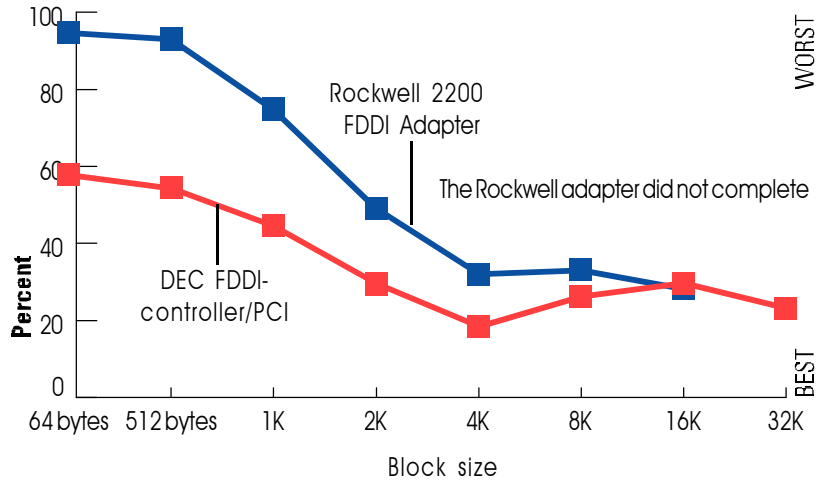

NIC THROUGHPUT

64-BYTE BLOCK SIZE

CPU UTILIZATION

8K BLOCK SIZE