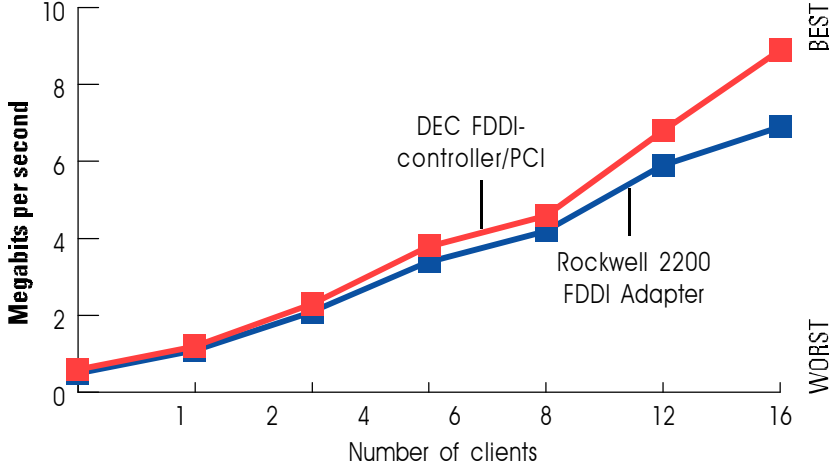

NIC THROUGHPUT

64-BYTE BLOCK SIZE

CPU UTILIZATION

8K BLOCK SIZE