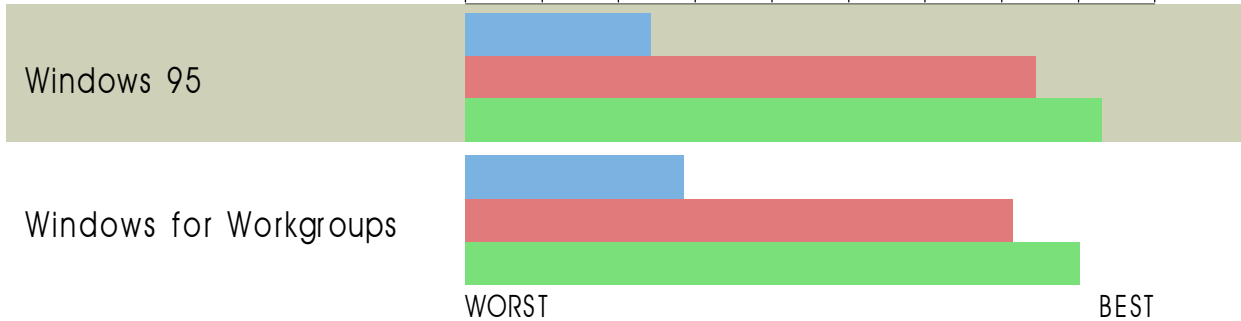

WINSTONE 95

4MB RAM

8MB RAM

16MB RAM

Score ▶

GRAPHICS WINMARK 95

4MB RAM

8MB RAM