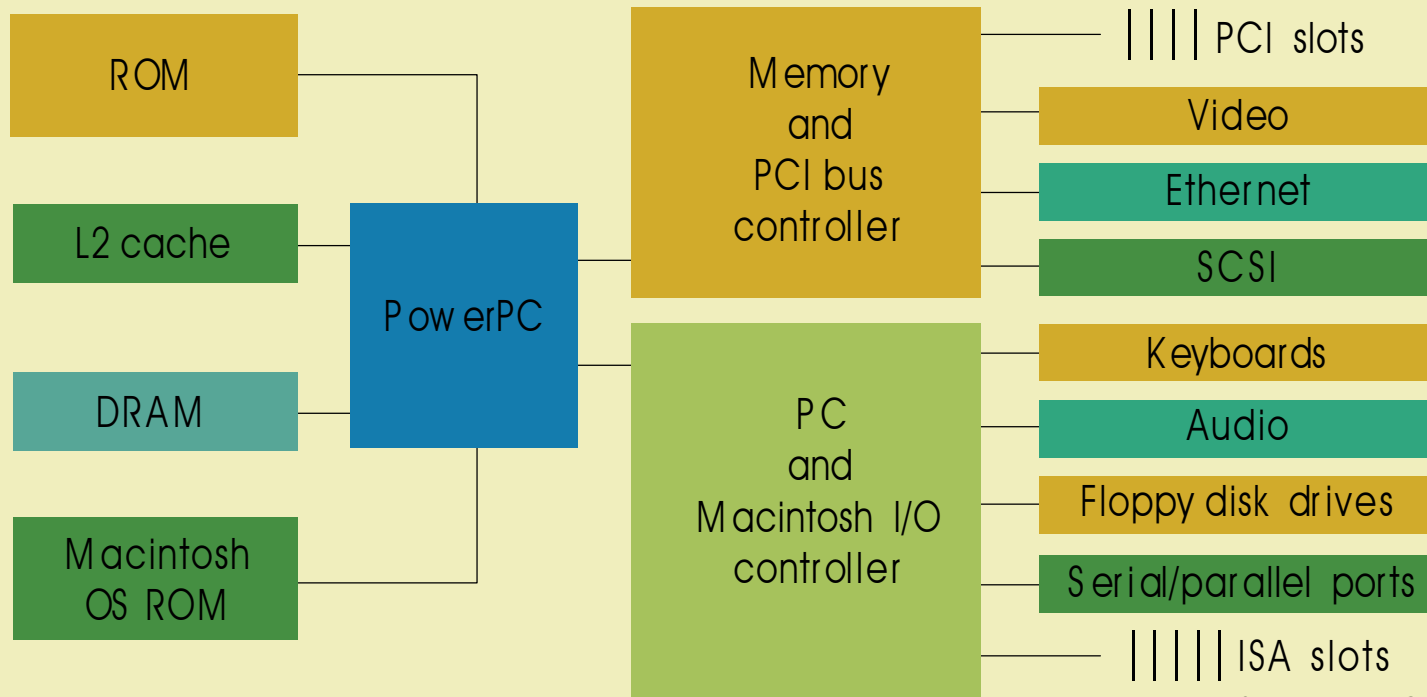

# Apple and IBM Finally Agree

The PowerPC Common Hardware Reference Platform is designed to run both PC and Macintosh operating systems.

Source: IBM Corp.