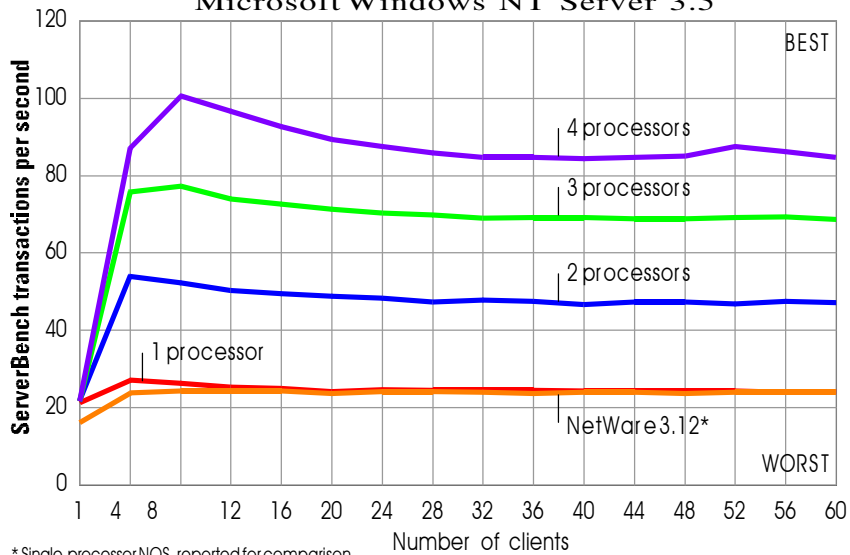

Microsoft Windows NT Server 3.5

* Single-processor NOS, reported for comparison.