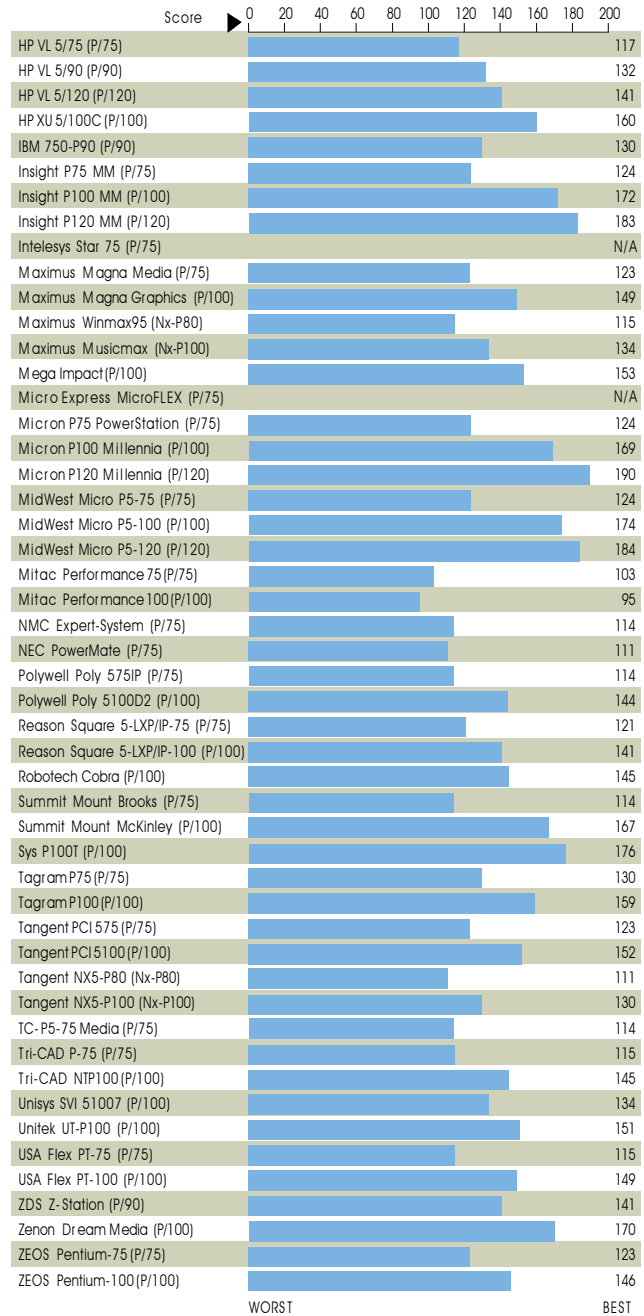

WINSTONE 95

N/A—Not applicable: The product could not perform this test.