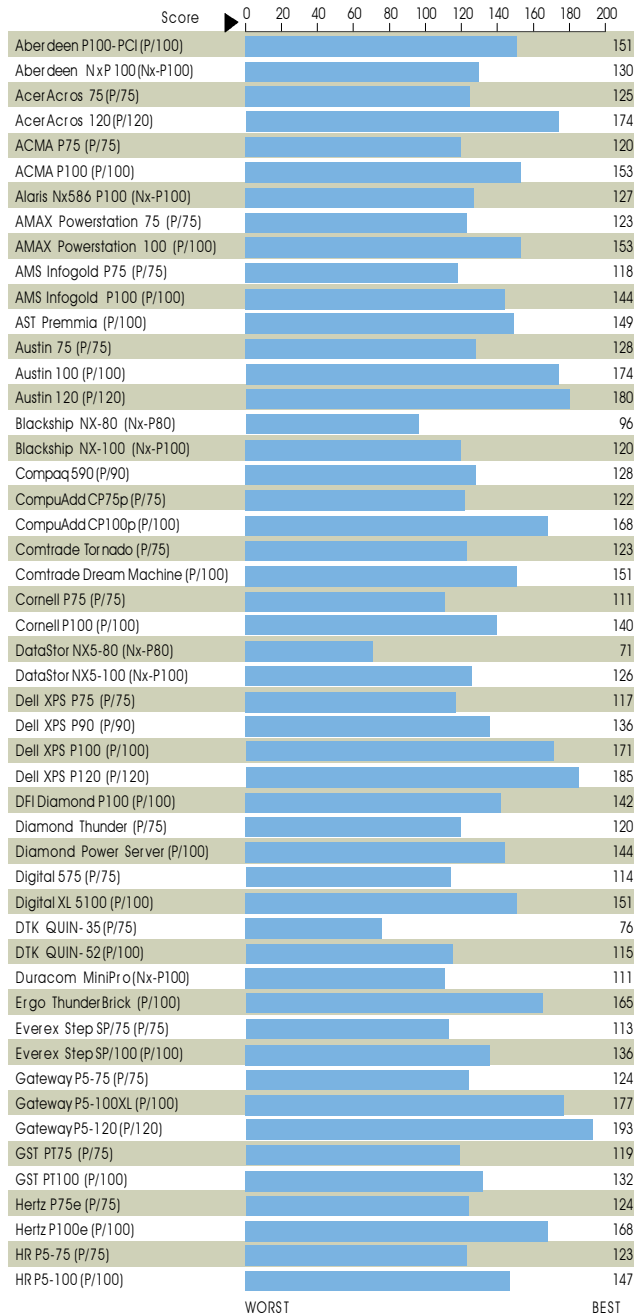

WINSTONE 95

N/A—Not applicable: The product could not perform this test.