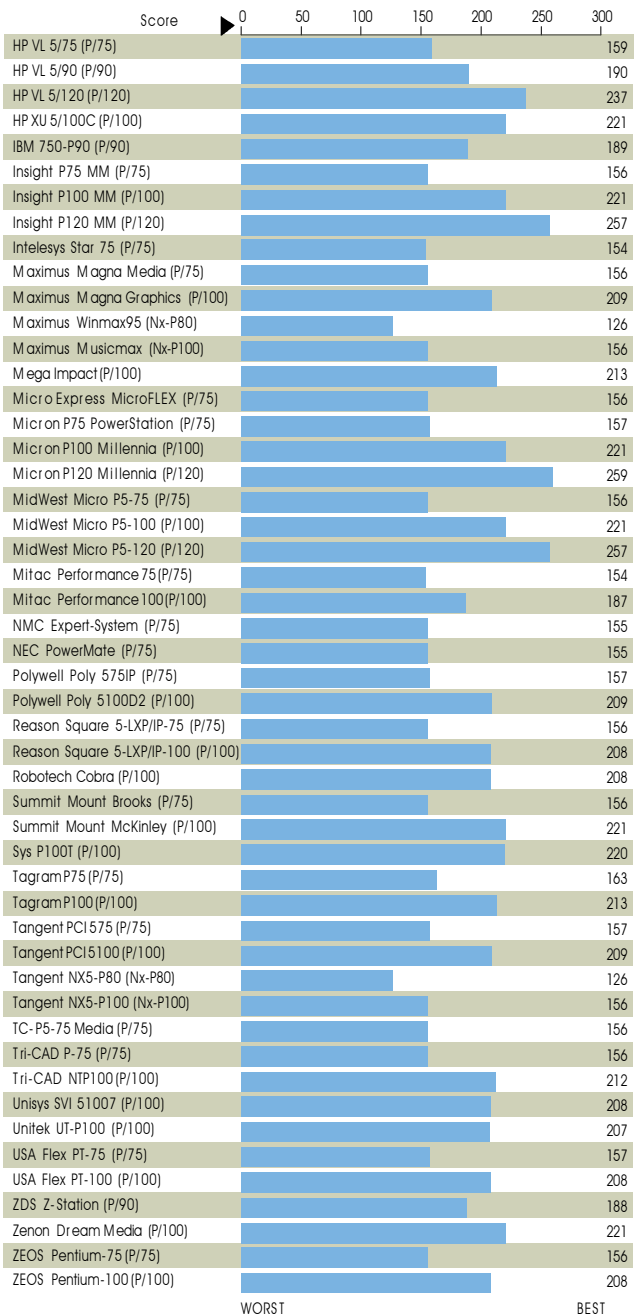

CPUMARK₁₆

WORST

BEST

WORST

BEST