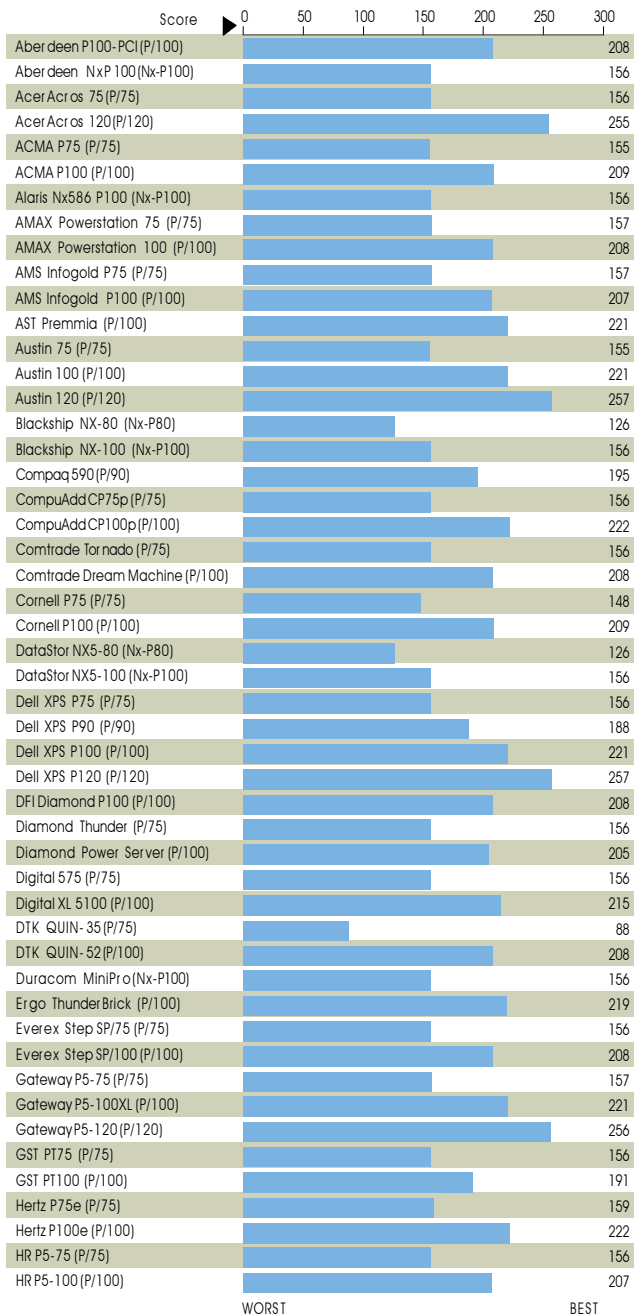

CPUMARK₁₆

WORST

BEST

WORST

BEST