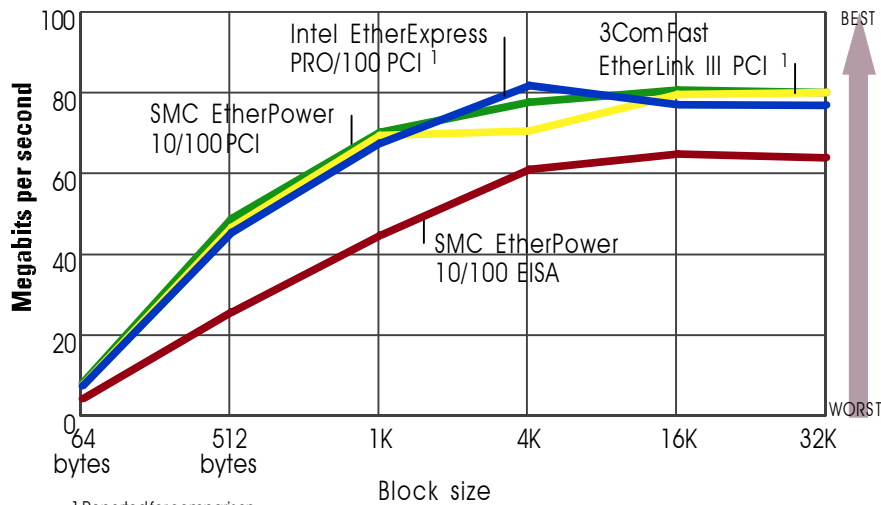

NIC THROUGHPUT CLIENT

1 Reported for comparison.

We did not run this version of the test on the SMC EtherPower 10/100 EISA.

NIC THROUGHPUT SERVER

1 Reported for comparison.

CPU UTILIZATION SERVER

1 Reported for comparison.