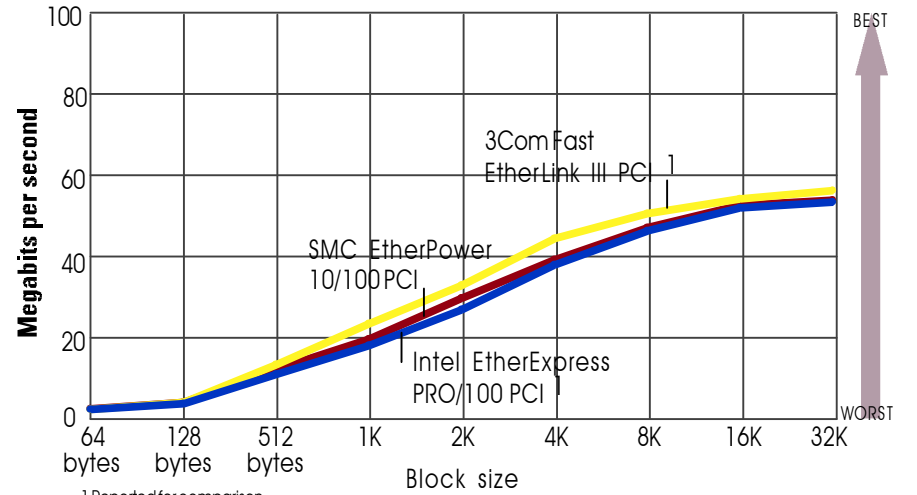

NIC THROUGHPUT CLIENT

1 Reported for comparison.

We did not run this version of the test on the SMC EtherPower 10/100 EISA.

NIC THROUGHPUT SERVER

1 Reported for comparison.

CPU UTILIZATION SERVER

1 Reported for comparison.