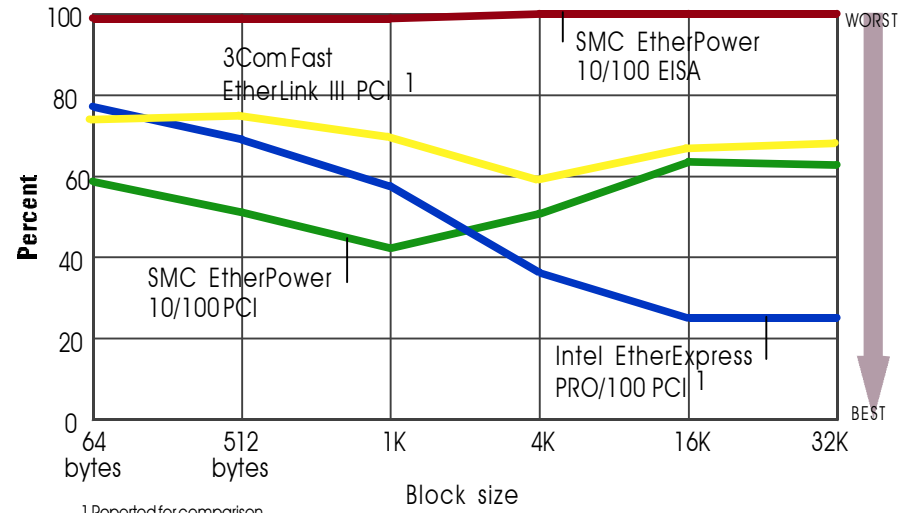

NIC THROUGHPUT CLIENT

1 Reported for comparison.

We did not run this version of the test on the SMC EtherPower 10/100 EISA.

NIC THROUGHPUT SERVER

1 Reported for comparison.

CPU UTILIZATION SERVER

1 Reported for comparison.