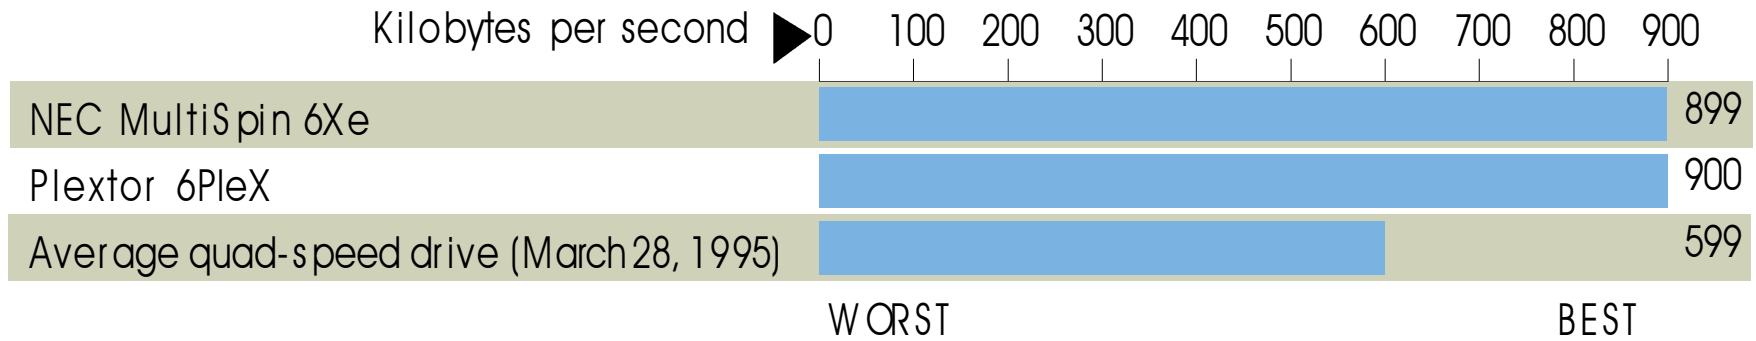

CD-ROM THROUGHPUT

SEEK- AND-READ ACCESS