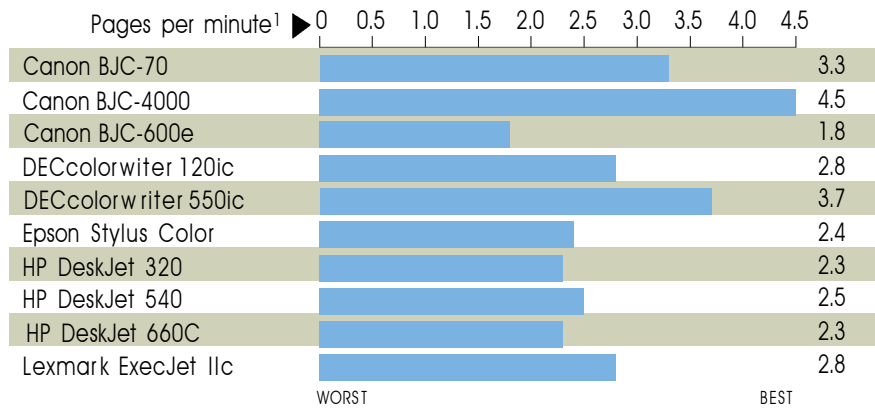

TEXT SPEED

¹ Mathematically derived from raw scores in characters per second.

GRAPHICS SPEED