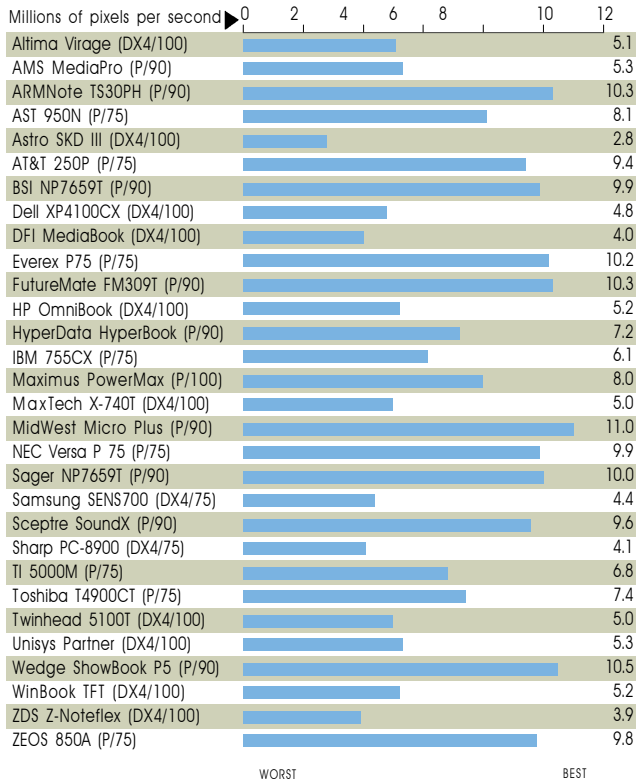

GRAPHICS WINMARK 95

DISK WINMARK 95

CPUMARK 16

WINDRAIN