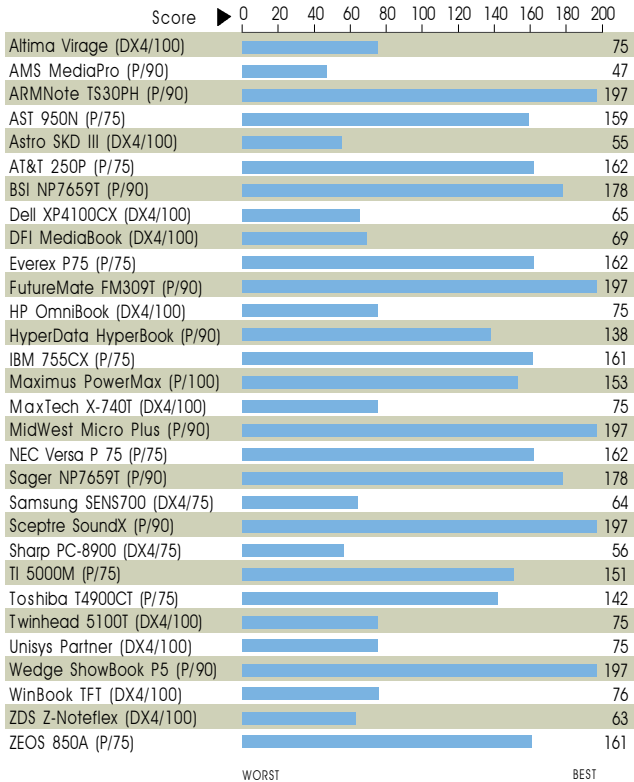

GRAPHICS WINMARK 95

DISK WINMARK 95

CPUMARK 16

WINDRAIN