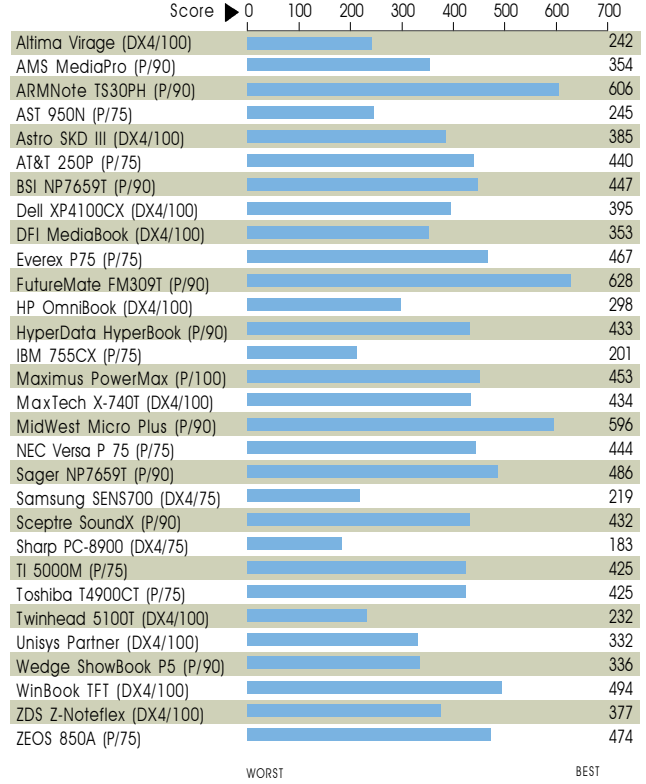

GRAPHICS WINMARK 95

DISK WINMARK 95

CPUMARK 16

WINDRAIN