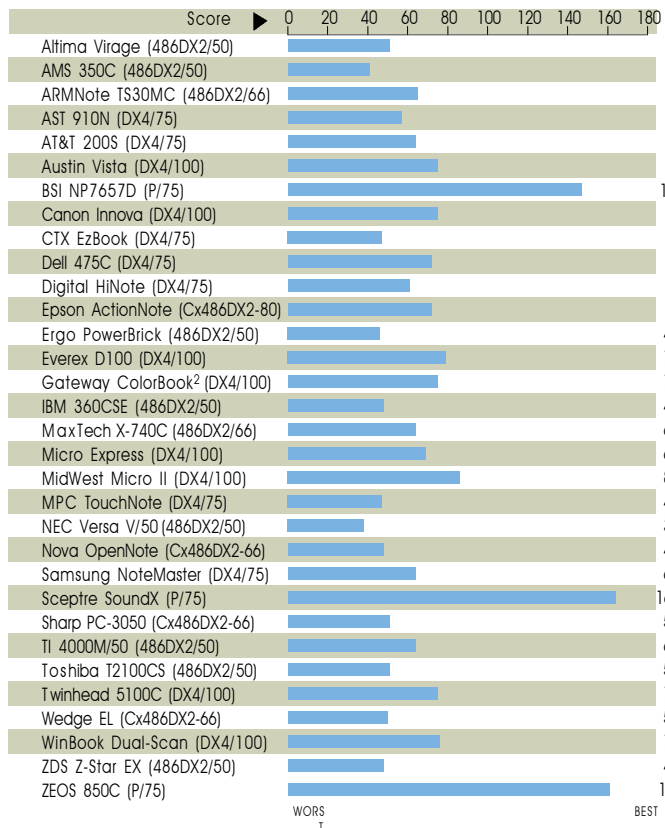

GRAPHICS WINMARK 95

DISK WINMARK 95

CPUMARK 16

WINDRAIN