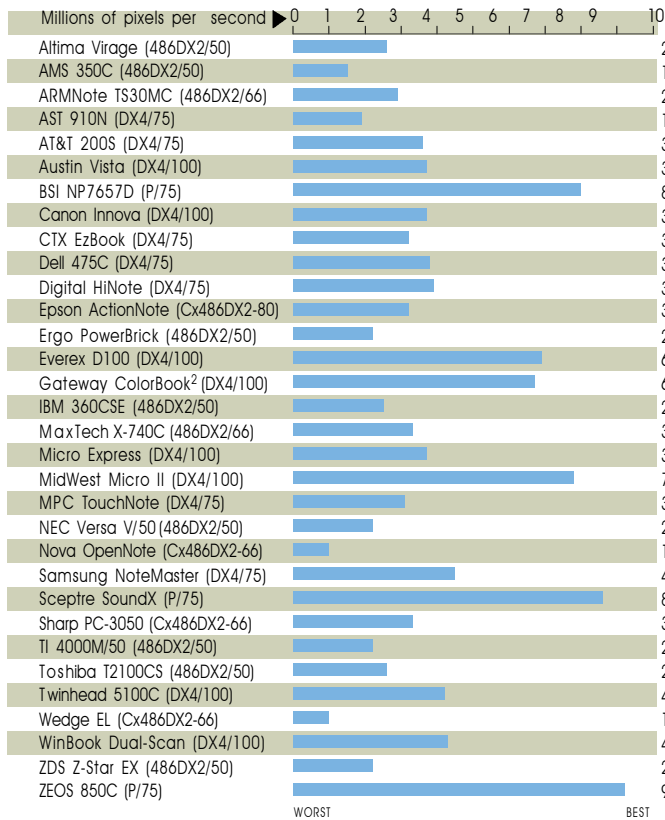

GRAPHICS WINMARK 95

DISK WINMARK 95

CPUMARK 16

WINDRAIN