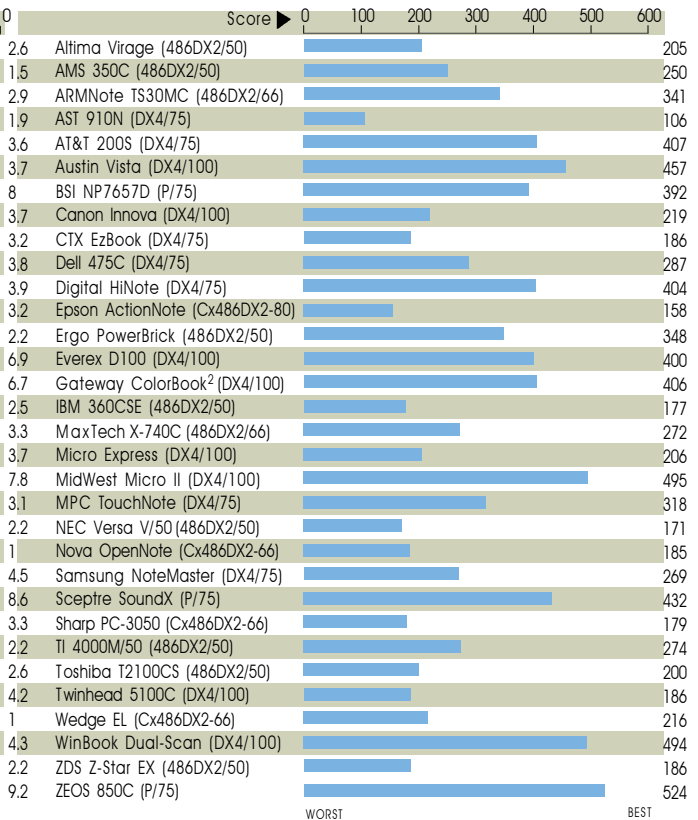

GRAPHICS WINMARK 95

DISK WINMARK 95

CPUMARK 16

WINDRAIN